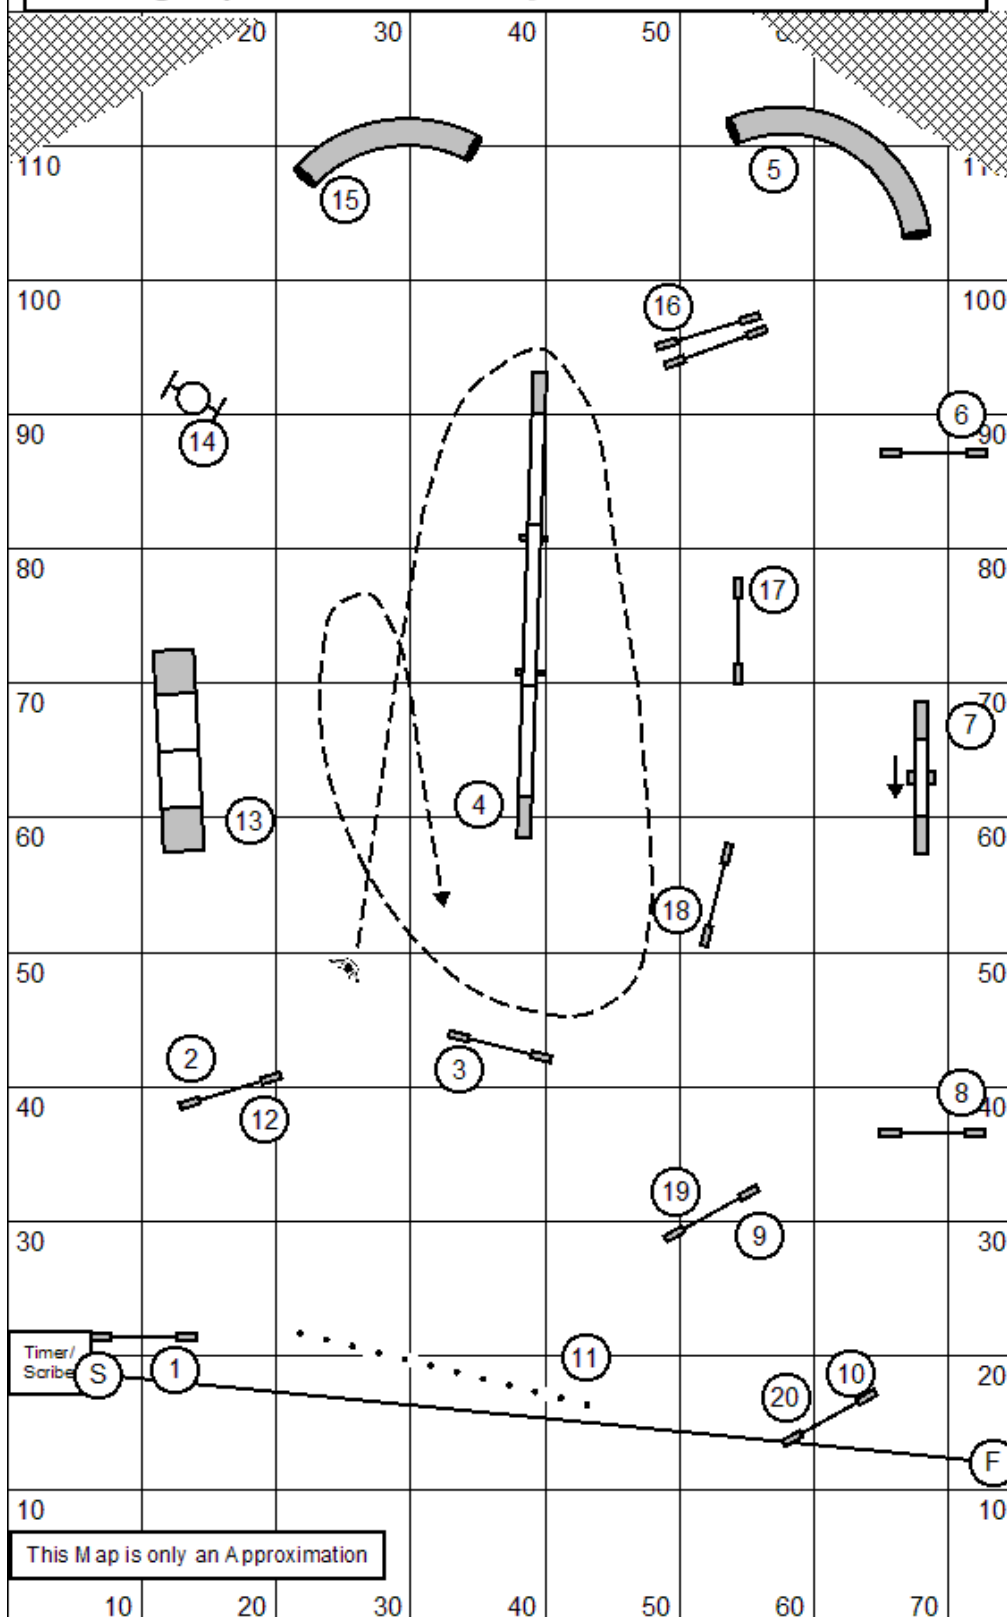

UKI Agility Senior / Champion 3

May 18-19, 2019

This Map is only an Approximation

Agility Senior / Champion
Judge: Meaghan O'Neill
MOTO Agility

Yards:
Senior
Big Dogs 3.0yps:
Small Dogs 3.0yps(x0.2):
Select Dogs (+3):

MCT:
Champion
Big Dogs 3.05yps:
Small Dogs 3.05yps(x0.2):
Select Dogs(+3):