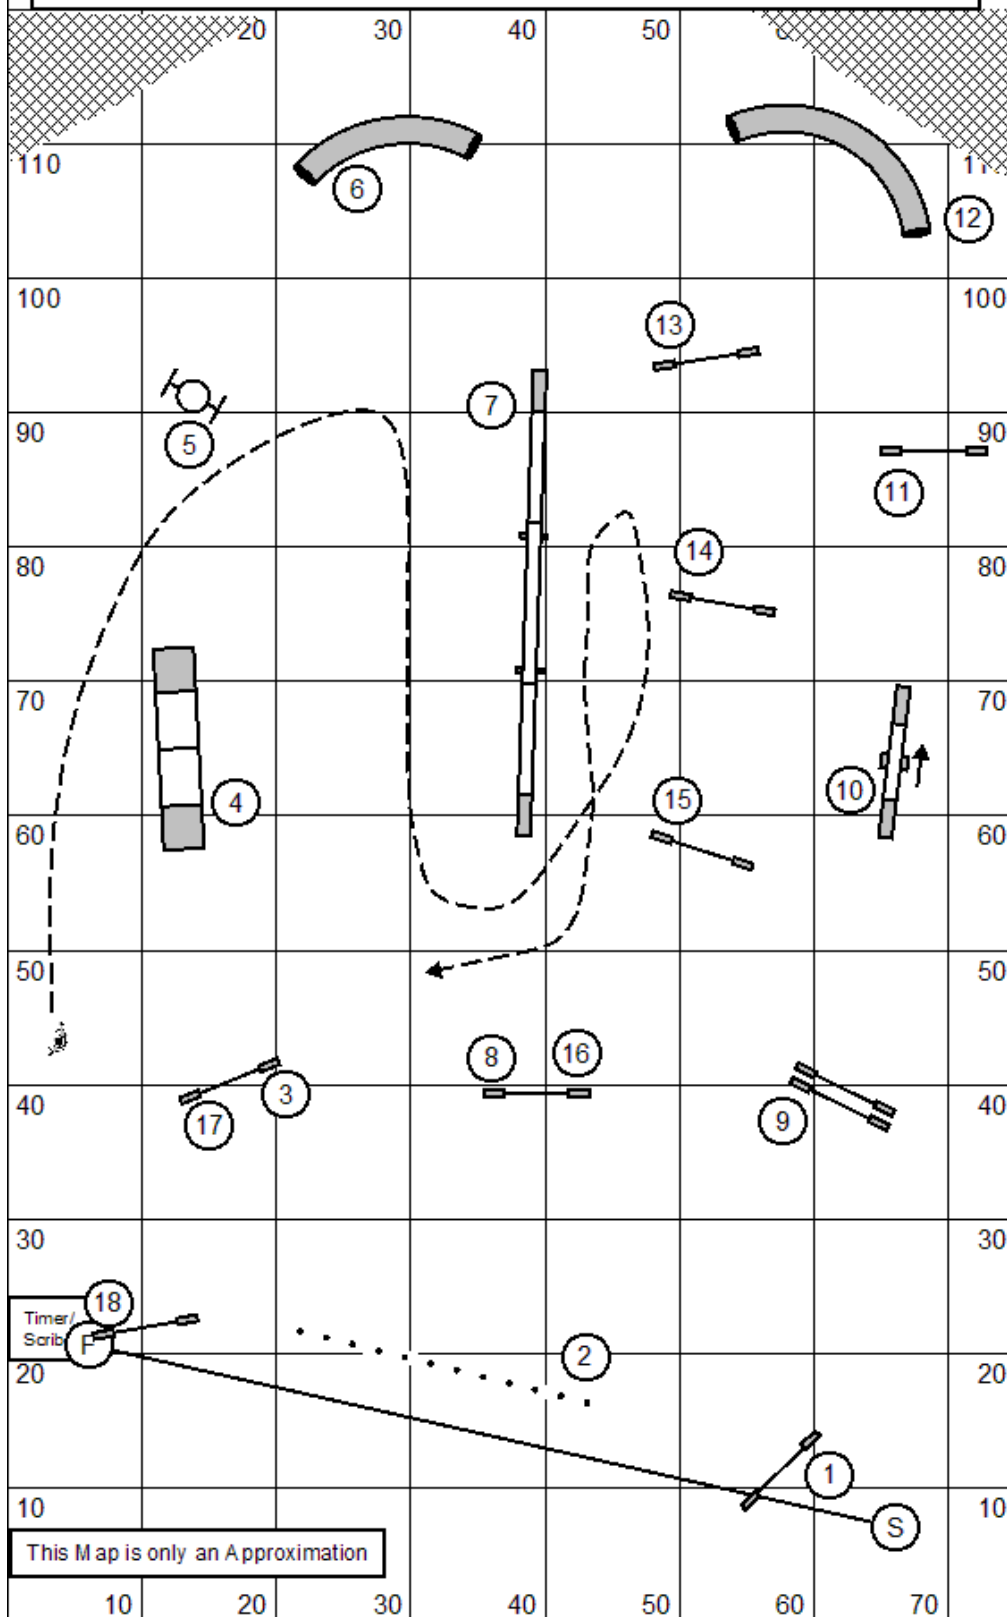

UKI Agility Beginner / Novice 1

May 18-19, 2019

This Map is only an Approximation

Agility Beginner / Novice
 Judge: Meaghan O'Neill
 MOTO Agility

Yards:
 Beginner
 Big Dogs 2.80yds:
 Small Dogs 2.80yds(x0.2):
 Select Dogs (+3):

MCT:
 Novice
 Big Dogs 2.85yds:
 Small Dogs 2.85yds(x0.2):
 Select Dogs(+3):

UKI Agility Senior / Champion 2

May 18-19, 2019

This Map is only an Approximation

Agility Senior / Champion
 Judge: Meaghan O'Neill
 MOTO Agility

This Map is only an Approximation

Agility Beginner / Novice
 Judge: Meaghan O'Neill
 MOTO Agility

Yards:
 Beginner
 Big Dogs 2.85yds:
 Small Dogs 2.85yds(x0.2):
 Select Dogs (+3):

MCT:
 Novice
 Big Dogs 2.90yds:
 Small Dogs 2.90yds(x0.2):
 Select Dogs(+3):