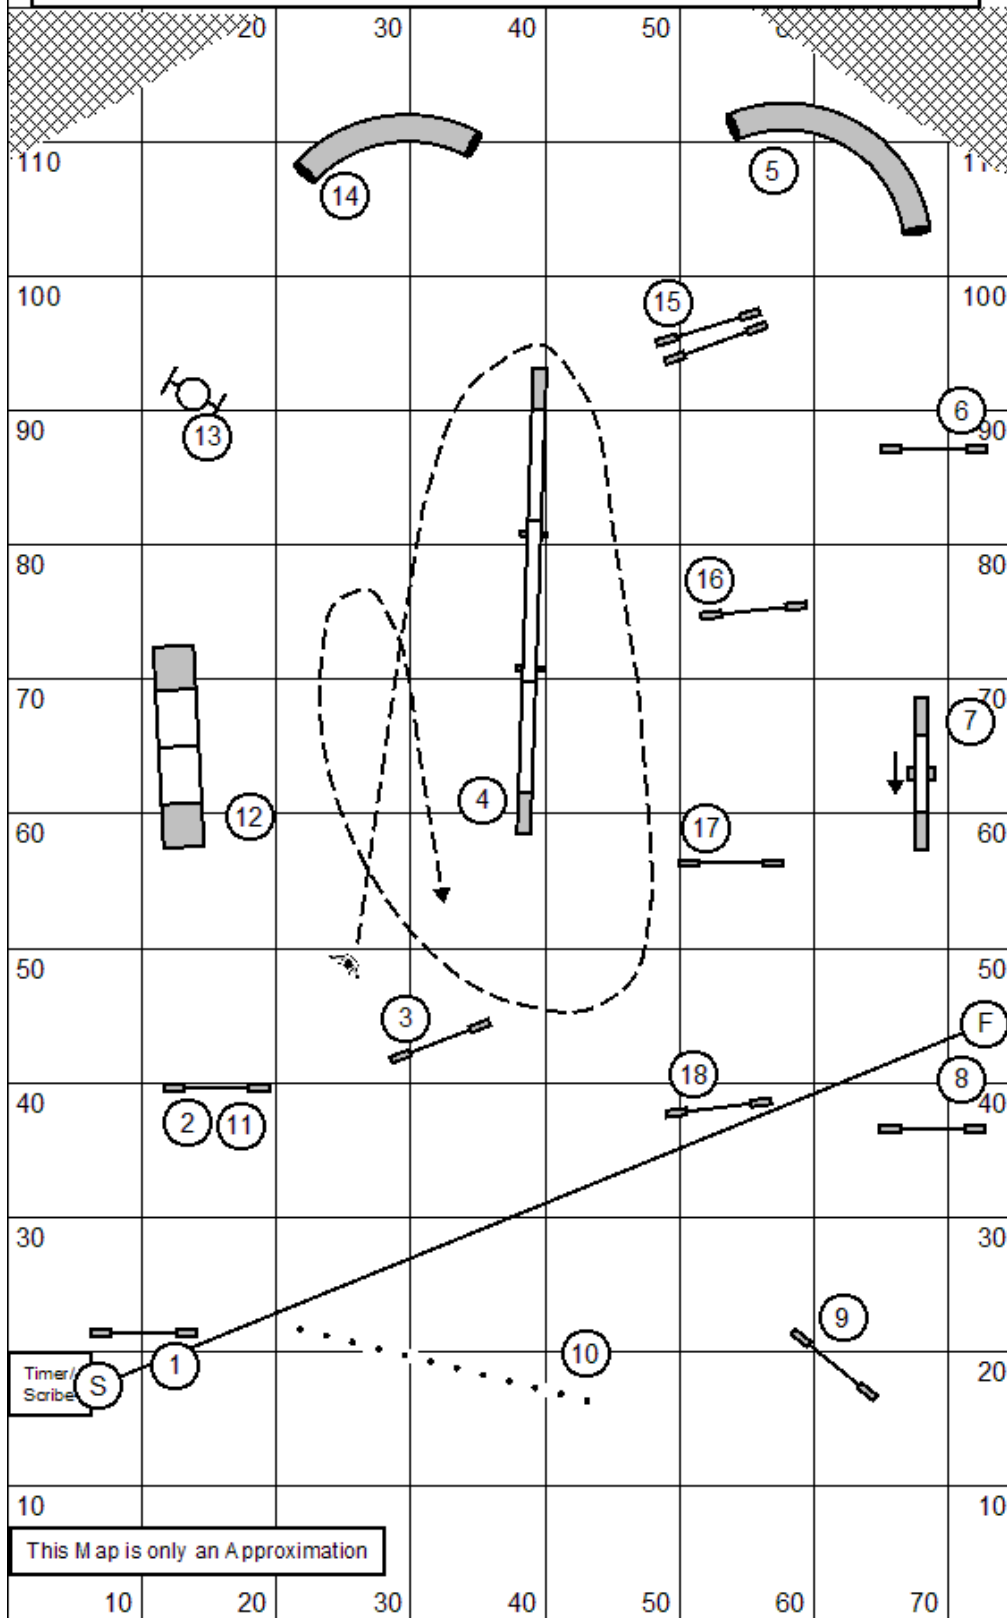

UKI Agility Beginner / Novice 3

May 18-19, 2019

Agility Beginner / Novice Judge: Meaghan O'Neill MOTO Agility	Yards: Beginner Big Dogs 2.80yps: Small Dogs 2.80yps(x0.2): Select Dogs (+3):	MCT: Novice Big Dogs 2.85yps: Small Dogs 2.85yps(x0.2): Select Dogs(+3):