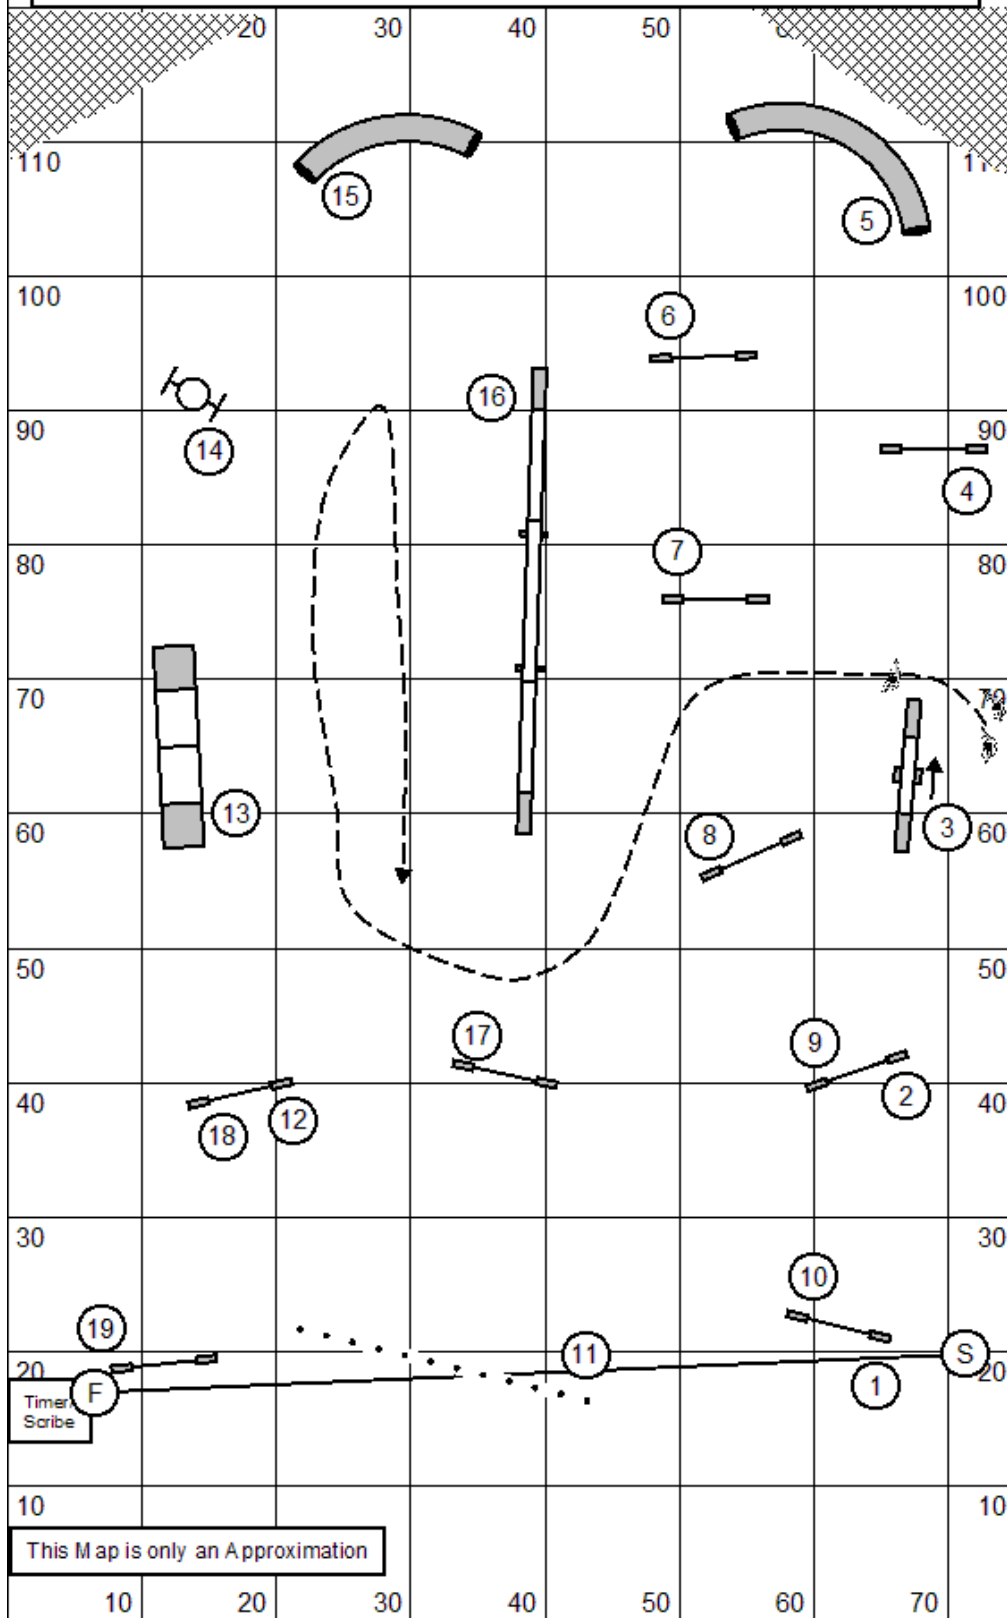

MCT:
 Novice
 Big Dogs 2.85yds:
 Small Dogs 2.85yds(x0.2):
 Select Dogs(+3):

UKI Agility Senior / Champion 2

May 18-19, 2019

This Map is only an Approximation

Agility Senior / Champion
 Judge: Meaghan O'Neill
 MOTO Agility

This Map is only an Approximation

Agility Beginner / Novice
 Judge: Meaghan O'Neill
 MOTO Agility

Yards:
 Beginner
 Big Dogs 2.85yds:
 Small Dogs 2.85yds(x0.2):
 Select Dogs (+3):

MCT:
 Novice
 Big Dogs 2.90yds:
 Small Dogs 2.90yds(x0.2):
 Select Dogs(+3):