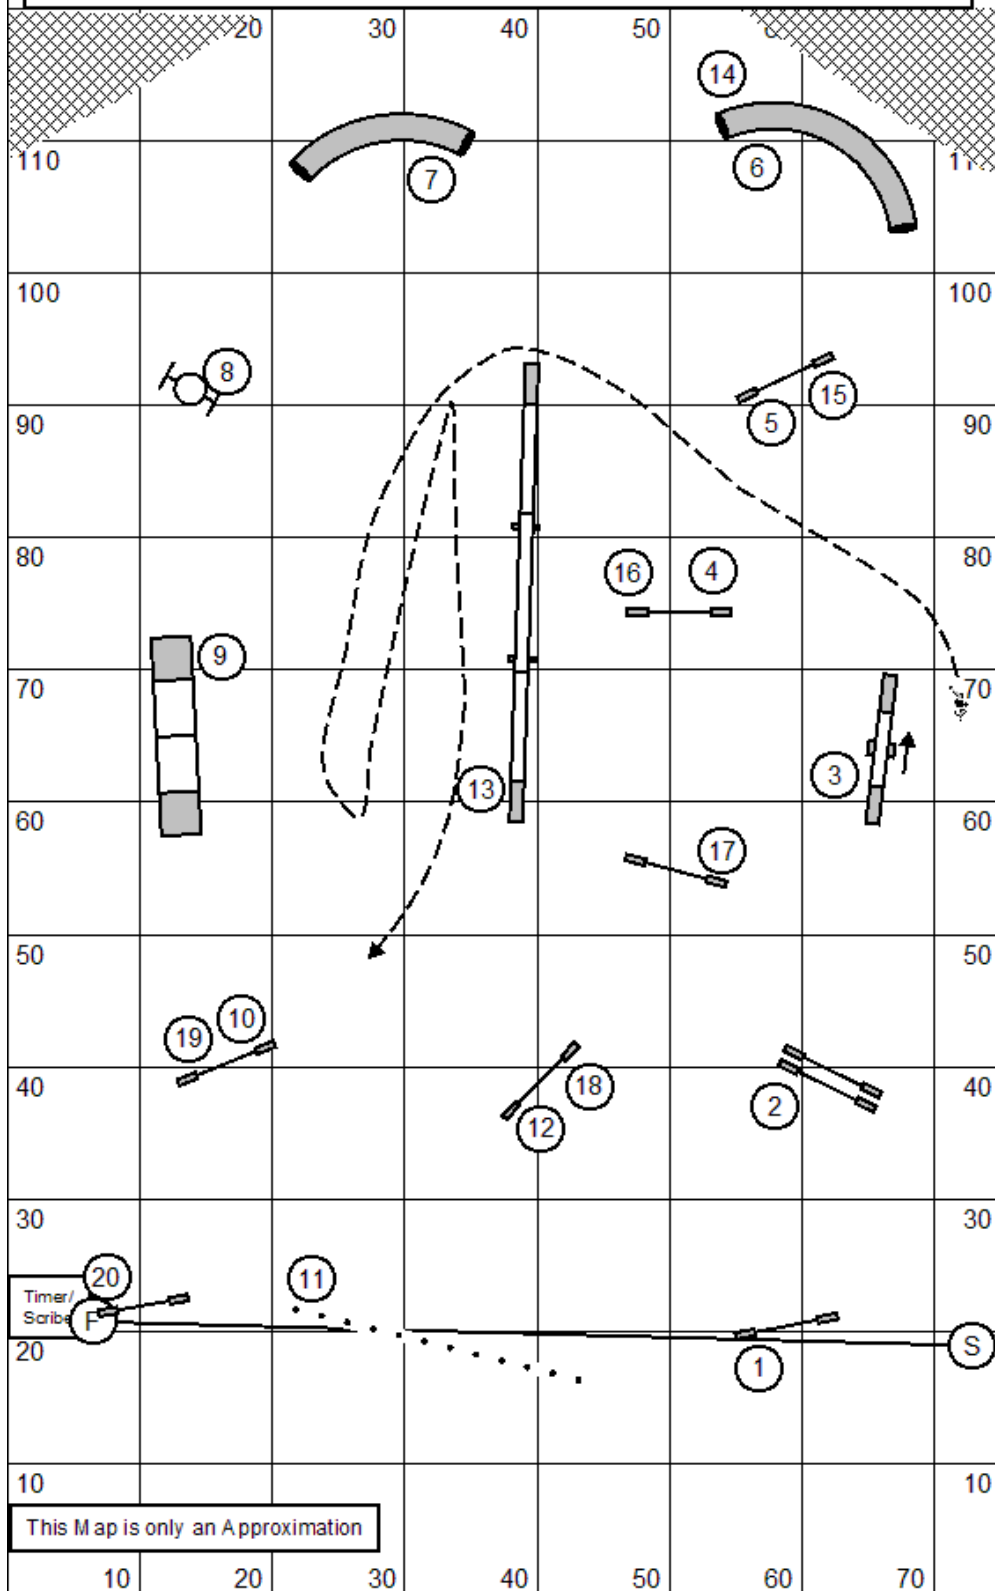

UKI Agility Senior / Champion 1

May 18-19, 2019

Agility Senior / Champion
Judge: Meaghan O'Neill
MOTO Agility

Yards:
Senior
Big Dogs 3.0yys:
Small Dogs 3.0yys(x0.2):
Select Dogs (+3):

MCT:
Champion
Big Dogs 3.05yys:
Small Dogs 3.05yys(x0.2):
Select Dogs(+3):