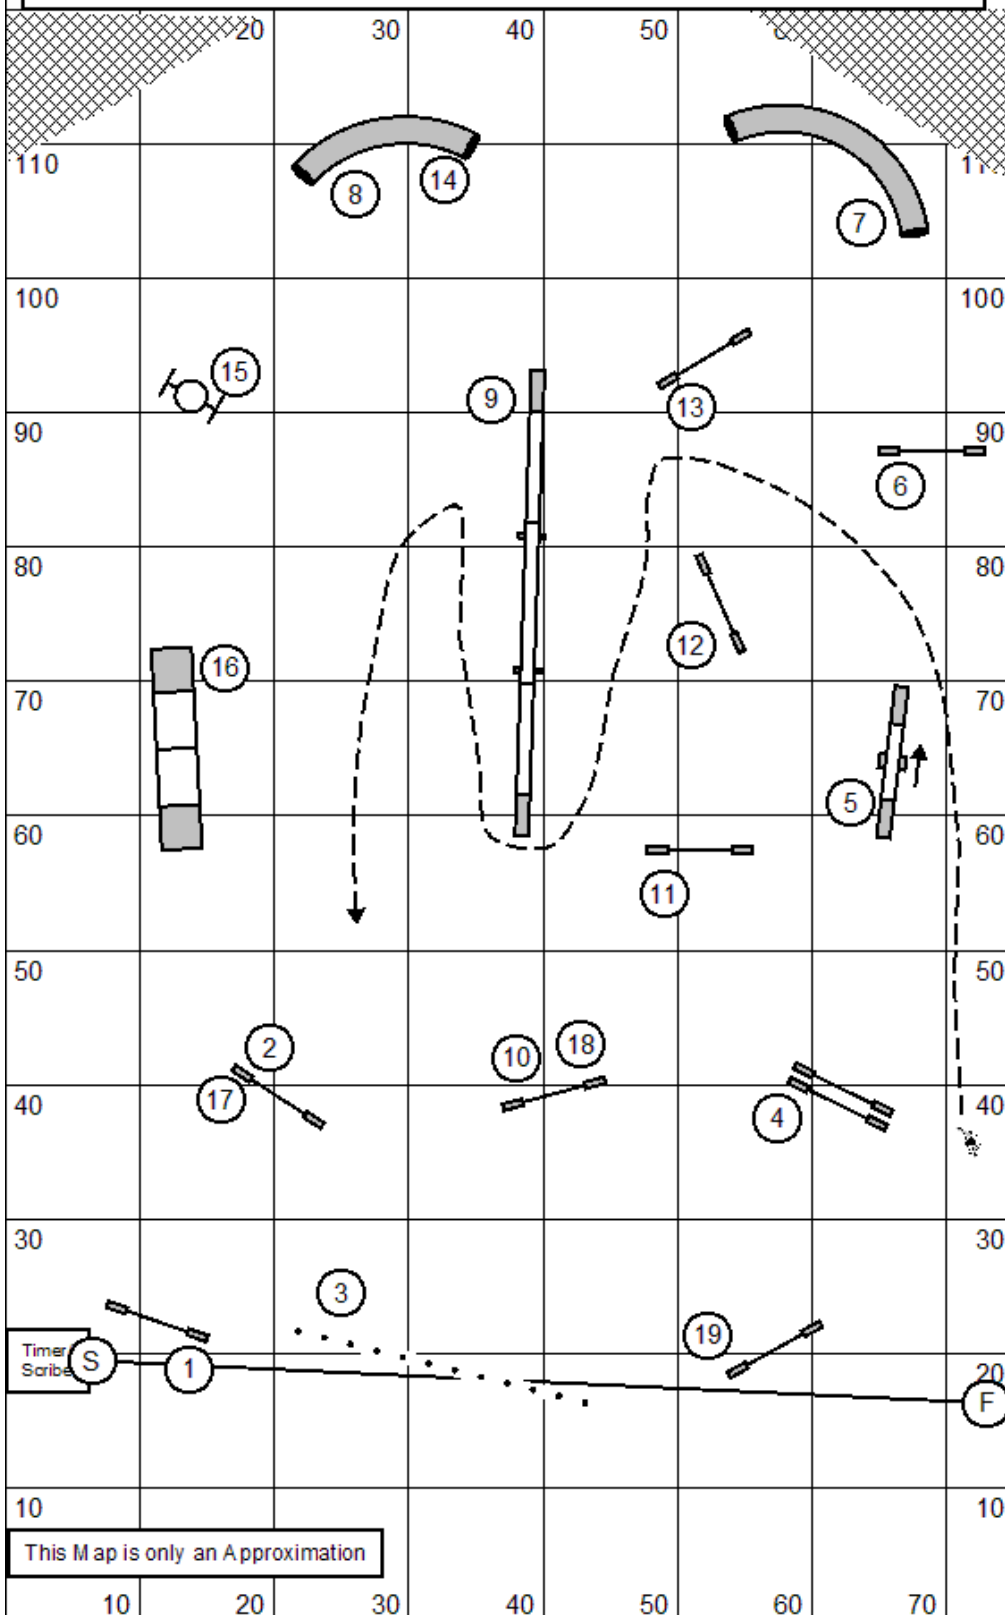

UKI Agility Beginner / Novice 1

May 18-19, 2019

This Map is only an Approximation

Agility Beginner / Novice
 Judge: Meaghan O'Neill
 MOTO Agility

Yards:
 Beginner
 Big Dogs 2.80yds:
 Small Dogs 2.80yds(x0.2):
 Select Dogs (+3):

MCT:
 Novice
 Big Dogs 2.85yds:
 Small Dogs 2.85yds(x0.2):
 Select Dogs(+3):

UKI Agility Senior / Champion 2

May 18-19, 2019

This Map is only an Approximation

Agility Senior / Champion
 Judge: Meaghan O'Neill
 MOTO Agility

This Map is only an Approximation

Agility Beginner / Novice
 Judge: Meaghan O'Neill
 MOTO Agility

Yards:
 Beginner
 Big Dogs 2.85yds:
 Small Dogs 2.85yds(x0.2):
 Select Dogs (+3):

MCT:
 Novice
 Big Dogs 2.90yds:
 Small Dogs 2.90yds(x0.2):
 Select Dogs(+3):