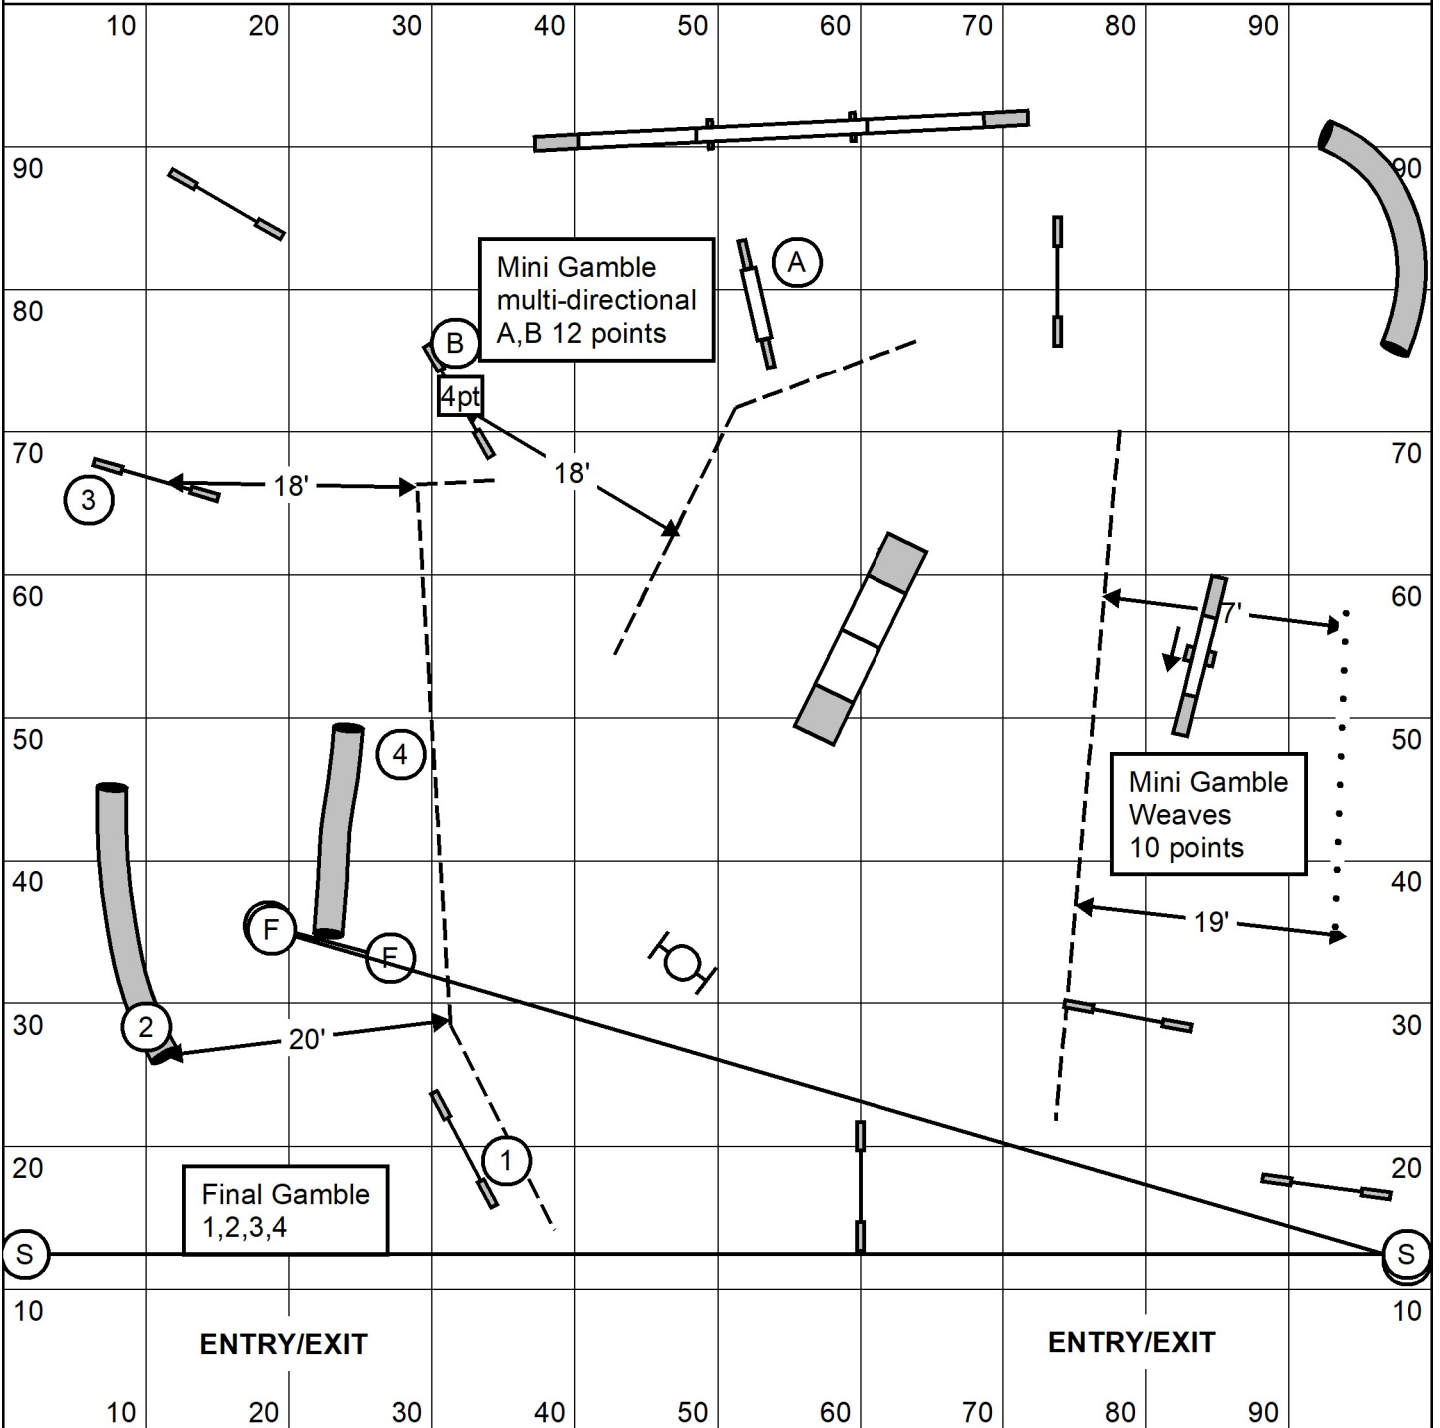

# REGIONAL CHAMPIONSHIPS - GAMBLERS

Designing Judge: Tracey Mallinson

Judged by: \_\_\_\_\_

**OPENING SCT: 40 sec**

**Open Reg/Spec GT : 20 s**  
24"/20"R & 20"/16"S

**Open Vet GT (Open + 20%): 24 s**  
20"/16" SDV & 16"/12" DDV

**Medium Reg/Spec GT (Open + 10%): 22 s**  
16"/12"R & 12"/8"S

**Medium Vet GT (Med + 20%): 26 s**  
12"/8" SDV & 8"/4" DDV

**Mini Reg/Spec GT (Open + 20%): 24 s**  
8"R & 4"S

**Mini Vet GT (Mini + 20%): 29 s**  
4" SDV