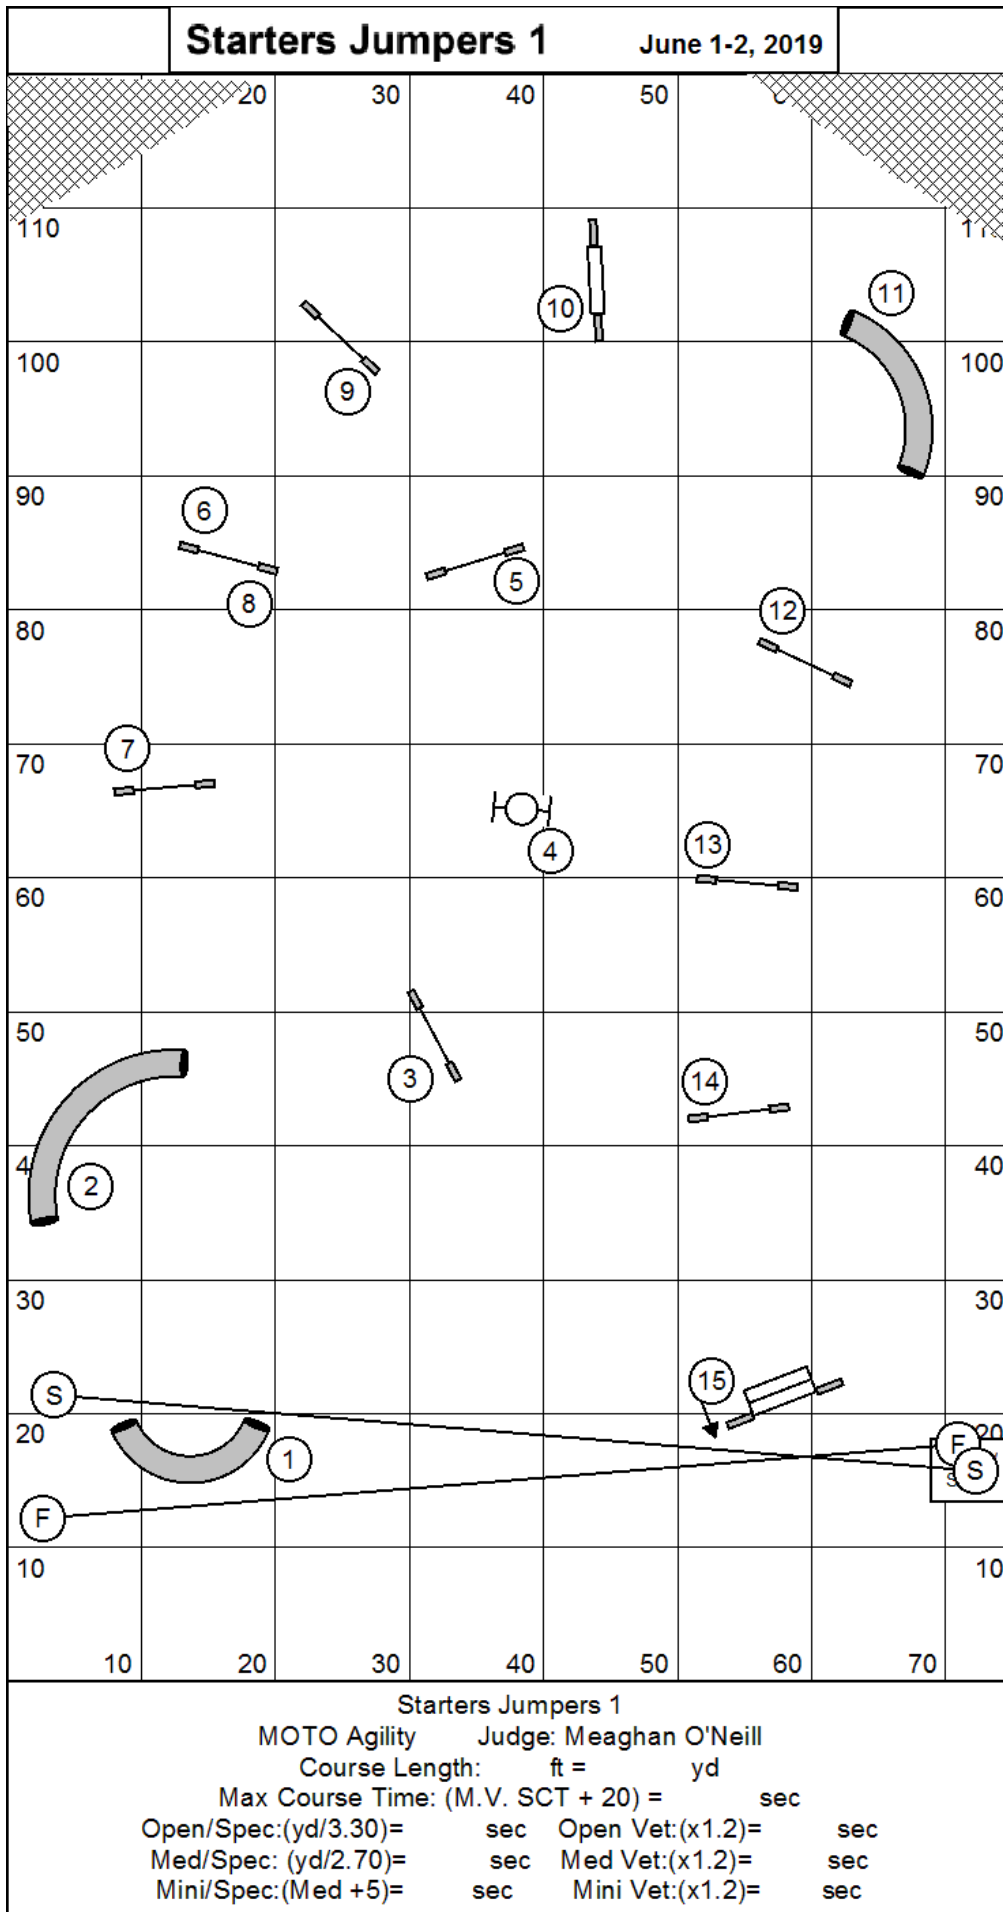

Mini-Spec 24 sec Mini Vet 29 sec

Points Req'd: Open/Med-Spec: 28 Pts Mini-Spec: 26 Pts

Open/Med-Vet/JH: 22 Pts Mini-Vet/JH: 20 Pts

Starters Standard 1

June 1-2, 2019

Starters Standard 1
 MOTO Agility Judge: Meaghan O'Neill
 Course Length: ft = yd
 Max Course Time: (M.V. SCT + 20) = sec

Open/Spec: (yd/2.65)=	+5=	sec	Open Vet: (x1.2)=	+5=	sec
Med/Spec: (yd/2.45)=	+5=	sec	Med Vet: (x1.2)=	+5=	sec
Mini/Spec: (Med +5)=	+5=	sec	Mini Vet: (x1.2)=	+5	sec

Masters Standard 1

June 1-2, 2019

Masters Standard 1

Advanced Standard 2

June 1-2, 2019

Advanced Standard 2

MOTO Agility Judge: Meaghan O'Neill

Course Length: ft = yd

Max Course Time: (M.V. SCT + 20) = sec

Open/Spec: (yd/2.70)=	+5=	sec	Open Vet: (x1.2)=	+5=	sec
Med/Spec: (yd/2.50)=	+5=	sec	Med Vet: (x1.2)=	+5=	sec
Mini/Spec: (Med +5)=	+5=	sec	Mini Vet: (x1.2)=	+5=	sec

Masters Standard 2

June 1-2, 2019

Masters Standard 2

MOTO Agility Judge: Meaghan O'Neill

Course Length: ft = yd

Max Course Time: (M.V. SCT + 20) = sec

Open/Spec: (yd/3.15) =	sec	Open Vet: (x1.2) =	sec
Med/Spec: (yd/2.90) =	sec	Med Vet: (x1.2) =	sec
Mini/Spec: (Med +5) =	sec	Mini Vet: (x1.2) =	sec