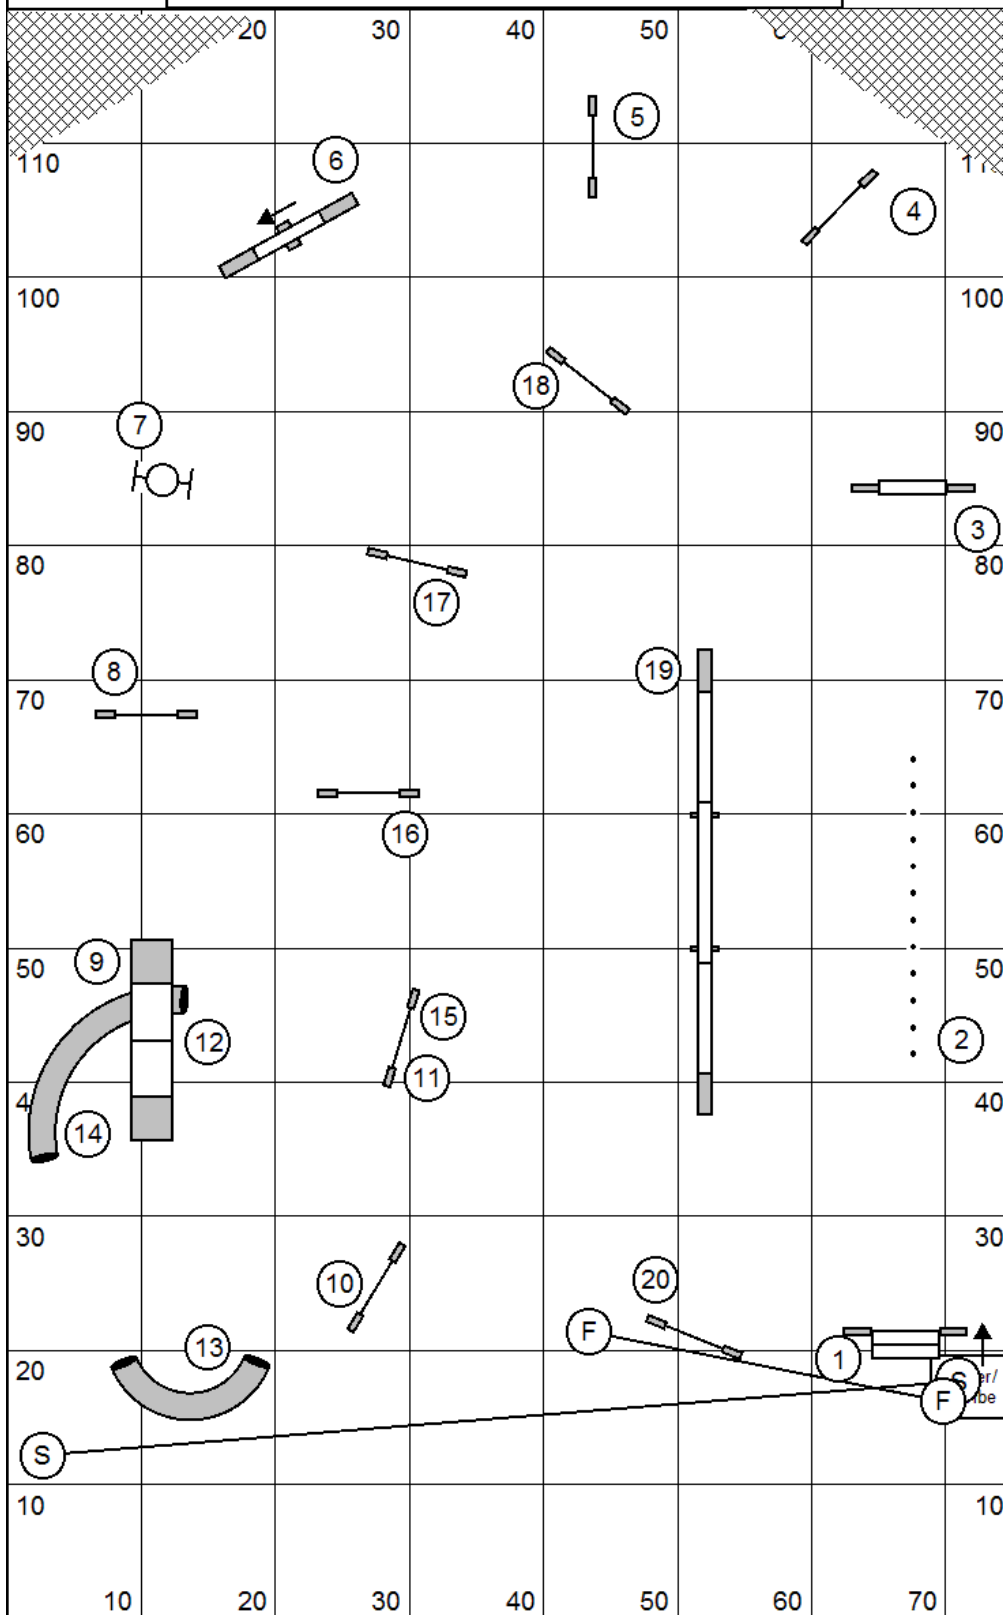

Mini-Spec 24 sec Mini Vet 29 sec

Points Req'd: Open/Med-Spec: 28 Pts Mini-Spec: 26 Pts

Open/Med-Vet/JH: 22 Pts Mini-Vet/JH: 20 Pts

Starters Standard 1

June 1-2, 2019

Starters Standard 1
 MOTO Agility Judge: Meaghan O'Neill
 Course Length: ft = yd
 Max Course Time: (M.V. SCT + 20) = sec

Open/Spec: (yd/2.45)=	+5=	sec	Open Vet: (x1.2)=	+5=	sec
Med/Spec: (yd/2.10)=	+5=	sec	Med Vet: (x1.2)=	+5=	sec
Mini/Spec: (Med +5)=	+5=	sec	Mini Vet: (x1.2)=	+5=	sec

Advanced Standard 1

June 1-2, 2019

Advanced Standard 1
MOTO Agility Judge: Meaghan O'Neill
Course Length: ft = yd
Max Course Time: (M.V. SCT + 20) = sec

Open/Spec: (yd/2.65)=	+5=	sec	Open Vet: (x1.2)=	+5=	sec
Med/Spec: (yd/2.45)=	+5=	sec	Med Vet: (x1.2)=	+5=	sec
Mini/Spec: (Med +5)=	+5=	sec	Mini Vet: (x1.2)=	+5	sec

Masters Standard 1

June 1-2, 2019

Masters Standard 1

MOTO Agility Judge: Meaghan O'Neill

Course Length: ft = yd

Max Course Time: (M.V. SCT + 20) = sec

Open/Spec: (yd/3.20) =	sec	Open Vet: (x1.2) =	sec
Med/Spec: (yd/2.85) =	sec	Med Vet: (x1.2) =	sec
Mini/Spec: (Med +5) =	sec	Mini Vet: (x1.2) =	sec