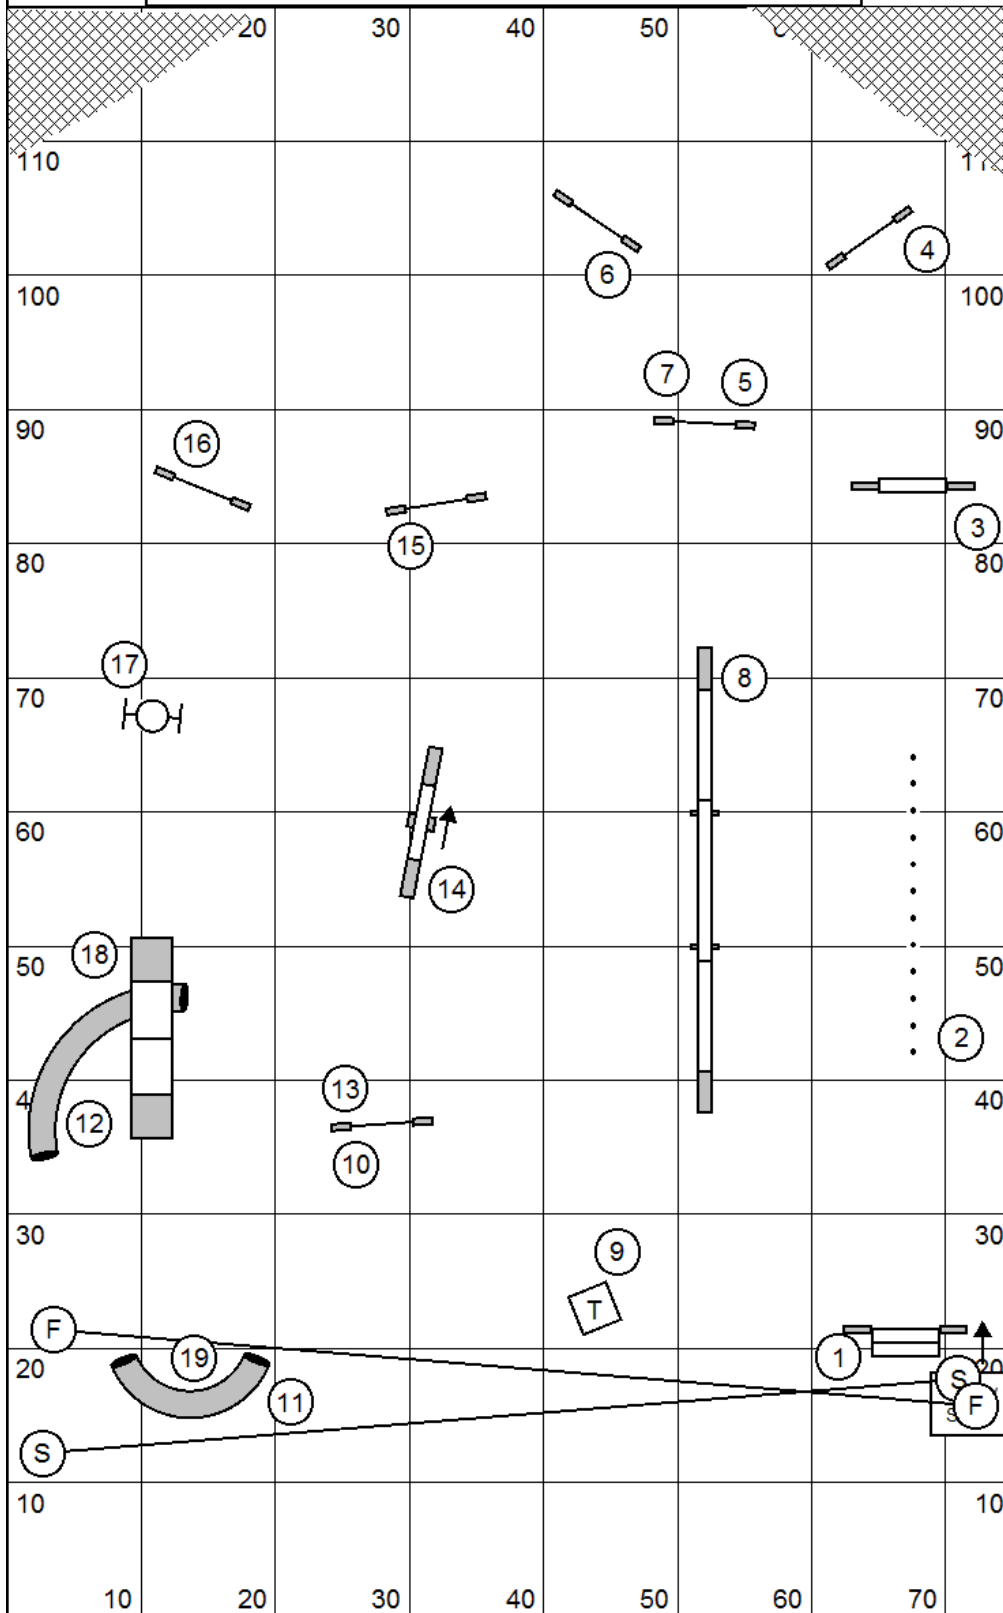

Advanced Standard 2

June 1-2, 2019

Advanced Standard 2

MOTO Agility Judge: Meaghan O'Neill

Course Length: ft = yd

Max Course Time: (M.V. SCT + 20) = sec

Open/Spec: (yd/2.70)=	+5=	sec	Open Vet: (x1.2)=	+5=	sec
Med/Spec: (yd/2.50)=	+5=	sec	Med Vet: (x1.2)=	+5=	sec
Mini/Spec: (Med +5)=	+5=	sec	Mini Vet: (x1.2)=	+5=	sec