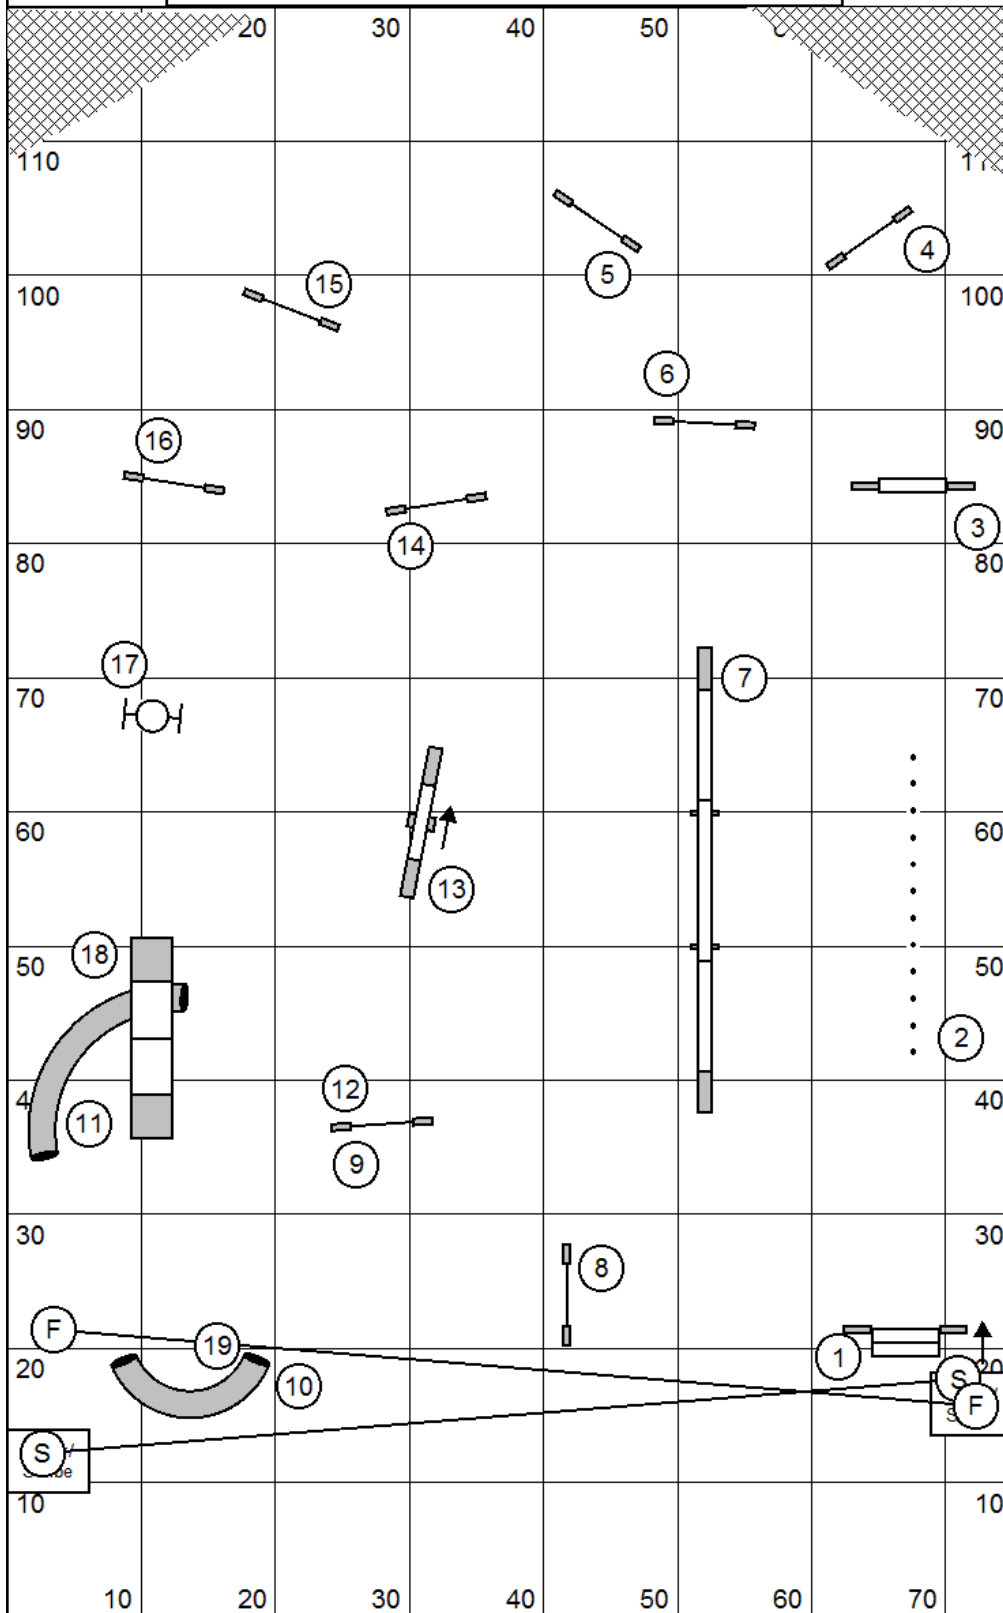

Masters Standard 2

June 1-2, 2019

Masters Standard 2

MOTO Agility Judge: Meaghan O'Neill

Course Length: ft = yd

Max Course Time: (M.V. SCT + 20) = sec

Open/Spec: (yd/3.15) =	sec	Open Vet: (x1.2) =	sec
Med/Spec: (yd/2.90) =	sec	Med Vet: (x1.2) =	sec
Mini/Spec: (Med +5) =	sec	Mini Vet: (x1.2) =	sec