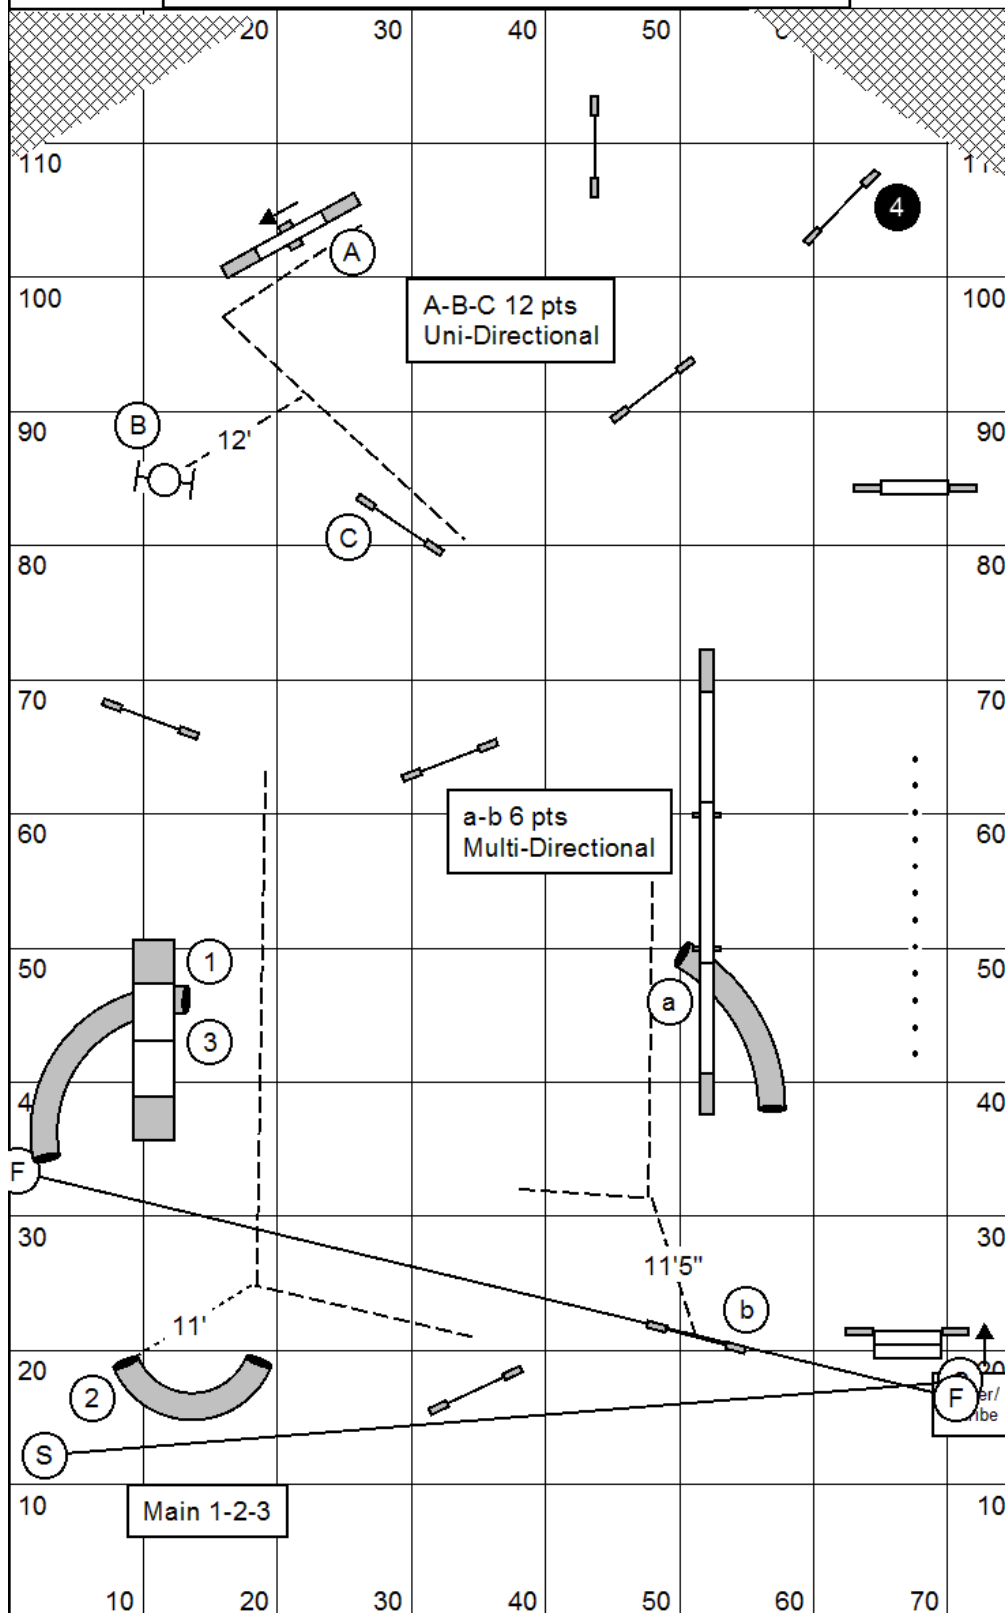

Starters Gamblers 1

June 1-2, 2019

Starters Gamblers 1	Judge: Meaghan O'Neill
Opening: 40 Sec	MOTO Agility
Closing: Open-Spec 18 sec	Open-Vet/JH 22 sec
Med-Spec 20 sec	Med-Vet/JH 24 sec
Mini-Spec 22 sec	Mini Vet 26 sec
Points Req'd: Open/Med-Spec: 20 Pts	Mini-Spec: 18 Pts
Open/Med-Vet/JH: 16 Pts	Mini-Vet/JH: 14 Pts