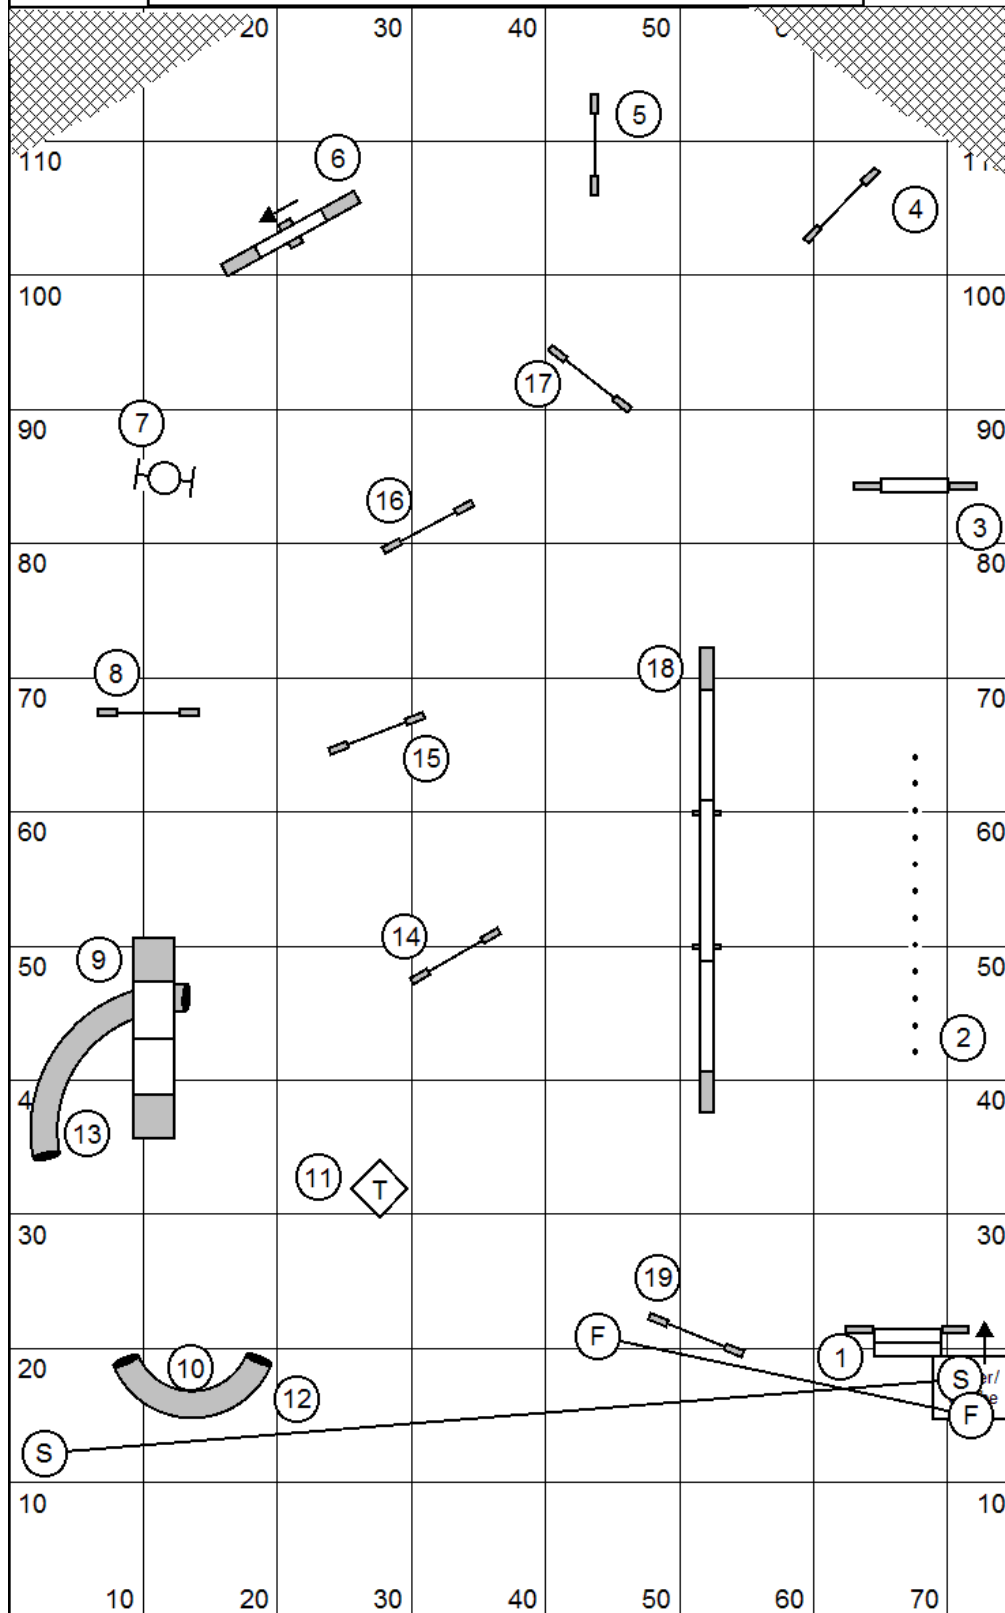

Advanced Standard 1

June 1-2, 2019

Advanced Standard 1
MOTO Agility Judge: Meaghan O'Neill
Course Length: ft = yd
Max Course Time: (M.V. SCT + 20) = sec

Open/Spec: (yd/2.65)=	+5=	sec	Open Vet: (x1.2)=	+5=	sec
Med/Spec: (yd/2.45)=	+5=	sec	Med Vet: (x1.2)=	+5=	sec
Mini/Spec: (Med +5)=	+5=	sec	Mini Vet: (x1.2)=	+5	sec