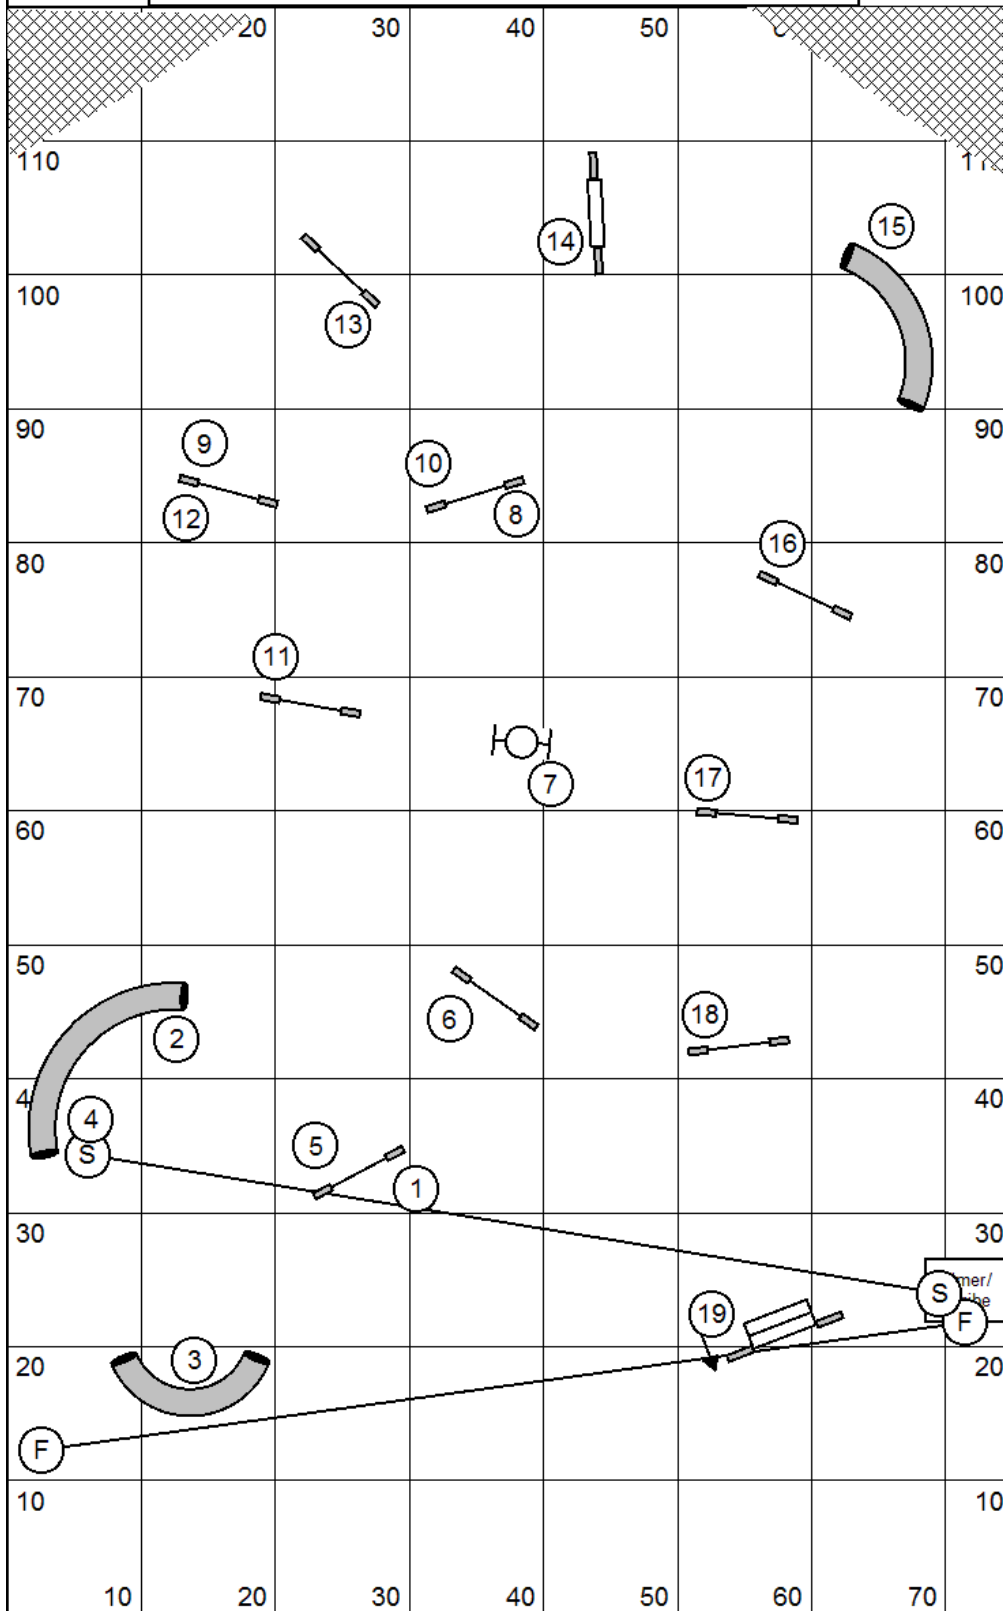

Advanced Jumpers 1

June 1-2, 2019

Advanced Jumpers 1

MOTO Agility Judge: Meaghan O'Neill

Course Length: ft = yd

Max Course Time: (M.V. SCT + 20) = sec

Open/Spec: (yd/3.75) = sec   Open Vet: (x1.2) = sec

Med/Spec: (yd/3.20) = sec   Med Vet: (x1.2) = sec

Mini/Spec: (Med + 5) = sec   Mini Vet: (x1.2) = sec