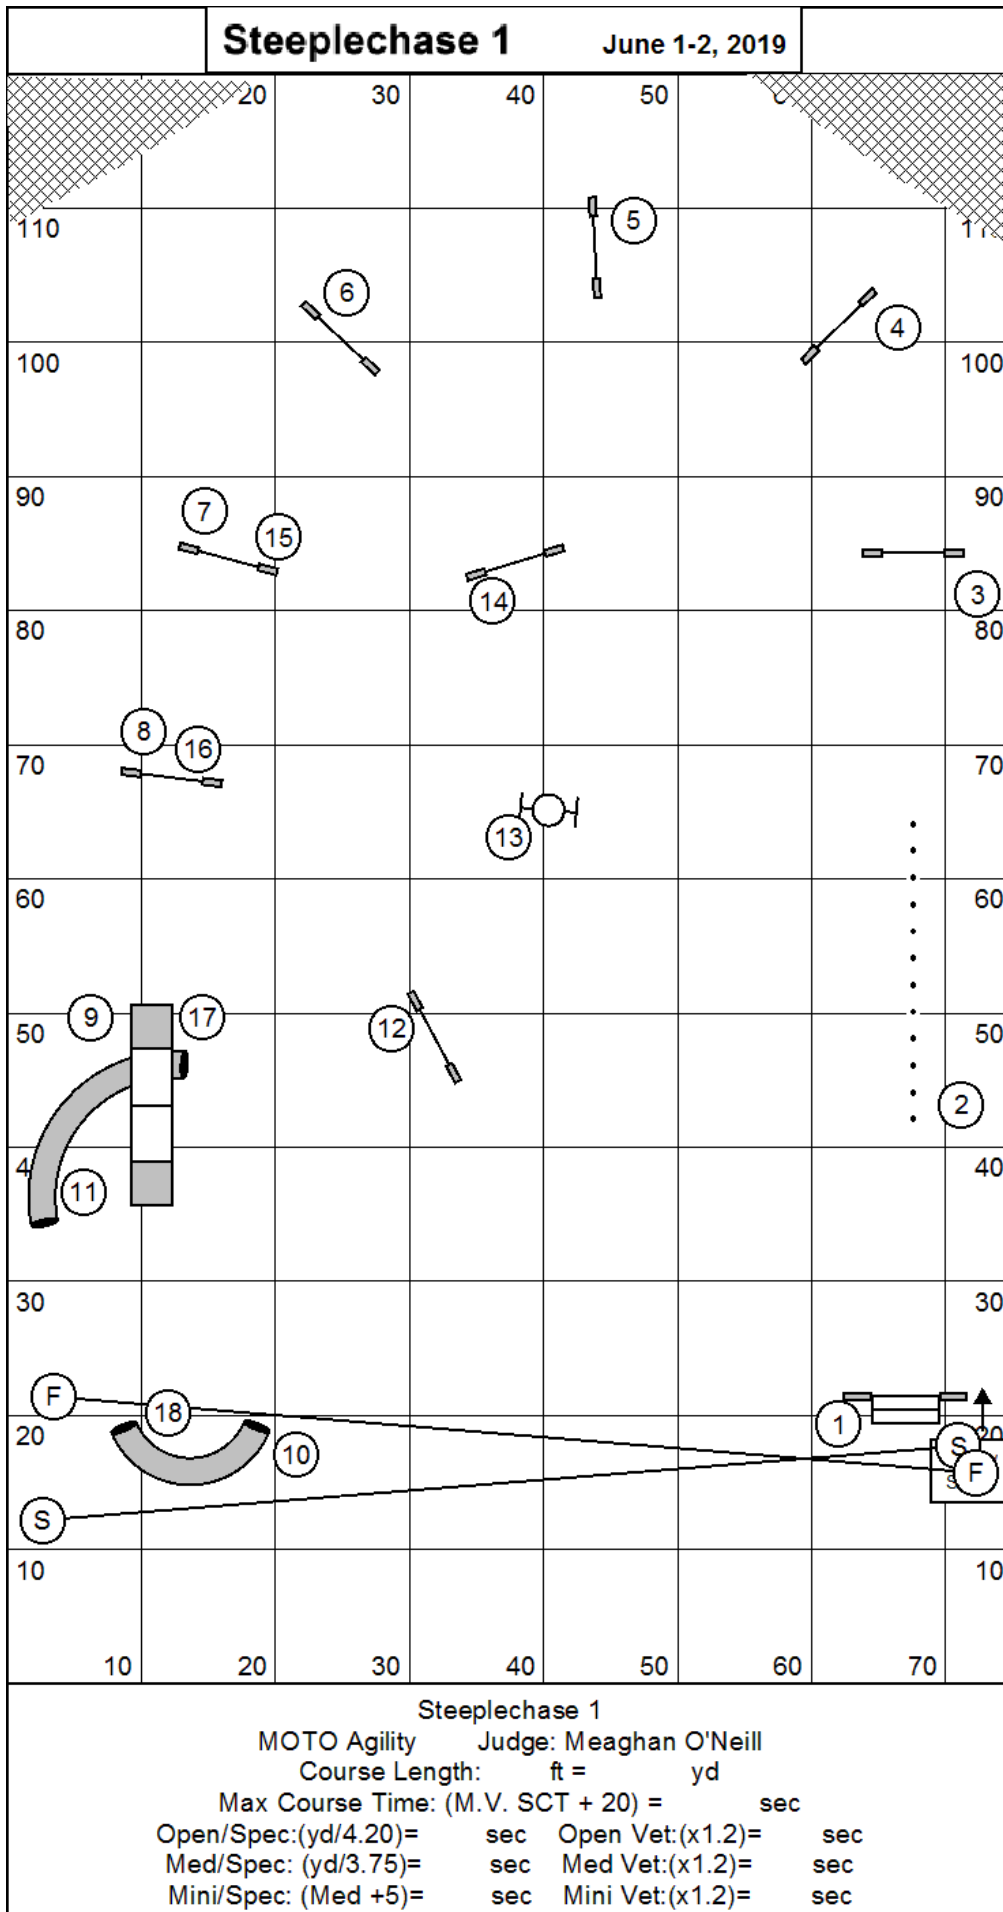

Mini-Spec 24 sec Mini Vet 29 sec

Points Req'd: Open/Med-Spec: 28 Pts Mini-Spec: 26 Pts

Open/Med-Vet/JH: 22 Pts Mini-Vet/JH: 20 Pts

Starters Standard 1

June 1-2, 2019

Starters Standard 1
 MOTO Agility Judge: Meaghan O'Neill
 Course Length: ft = yd
 Max Course Time: (M.V. SCT + 20) = sec

Open/Spec: (yd/2.65)=	+5=	sec	Open Vet: (x1.2)=	+5=	sec
Med/Spec: (yd/2.45)=	+5=	sec	Med Vet: (x1.2)=	+5=	sec
Mini/Spec: (Med +5)=	+5=	sec	Mini Vet: (x1.2)=	+5	sec

Masters Standard 1

June 1-2, 2019

Masters Standard 1

MOTO Agility Judge: Meaghan O'Neill

Course Length: ft = yd

Max Course Time: (M.V. SCT + 20) = sec

Open/Spec: (yd/3.20) =	sec	Open Vet: (x1.2) =	sec
Med/Spec: (yd/2.85) =	sec	Med Vet: (x1.2) =	sec
Mini/Spec: (Med +5) =	sec	Mini Vet: (x1.2) =	sec

Masters Standard 2

June 1-2, 2019

Masters Standard 2

MOTO Agility Judge: Meaghan O'Neill

Course Length: ft = yd

Max Course Time: (M.V. SCT + 20) = sec

Open/Spec: (yd/3.15) =	sec	Open Vet: (x1.2) =	sec
Med/Spec: (yd/2.90) =	sec	Med Vet: (x1.2) =	sec
Mini/Spec: (Med +5) =	sec	Mini Vet: (x1.2) =	sec