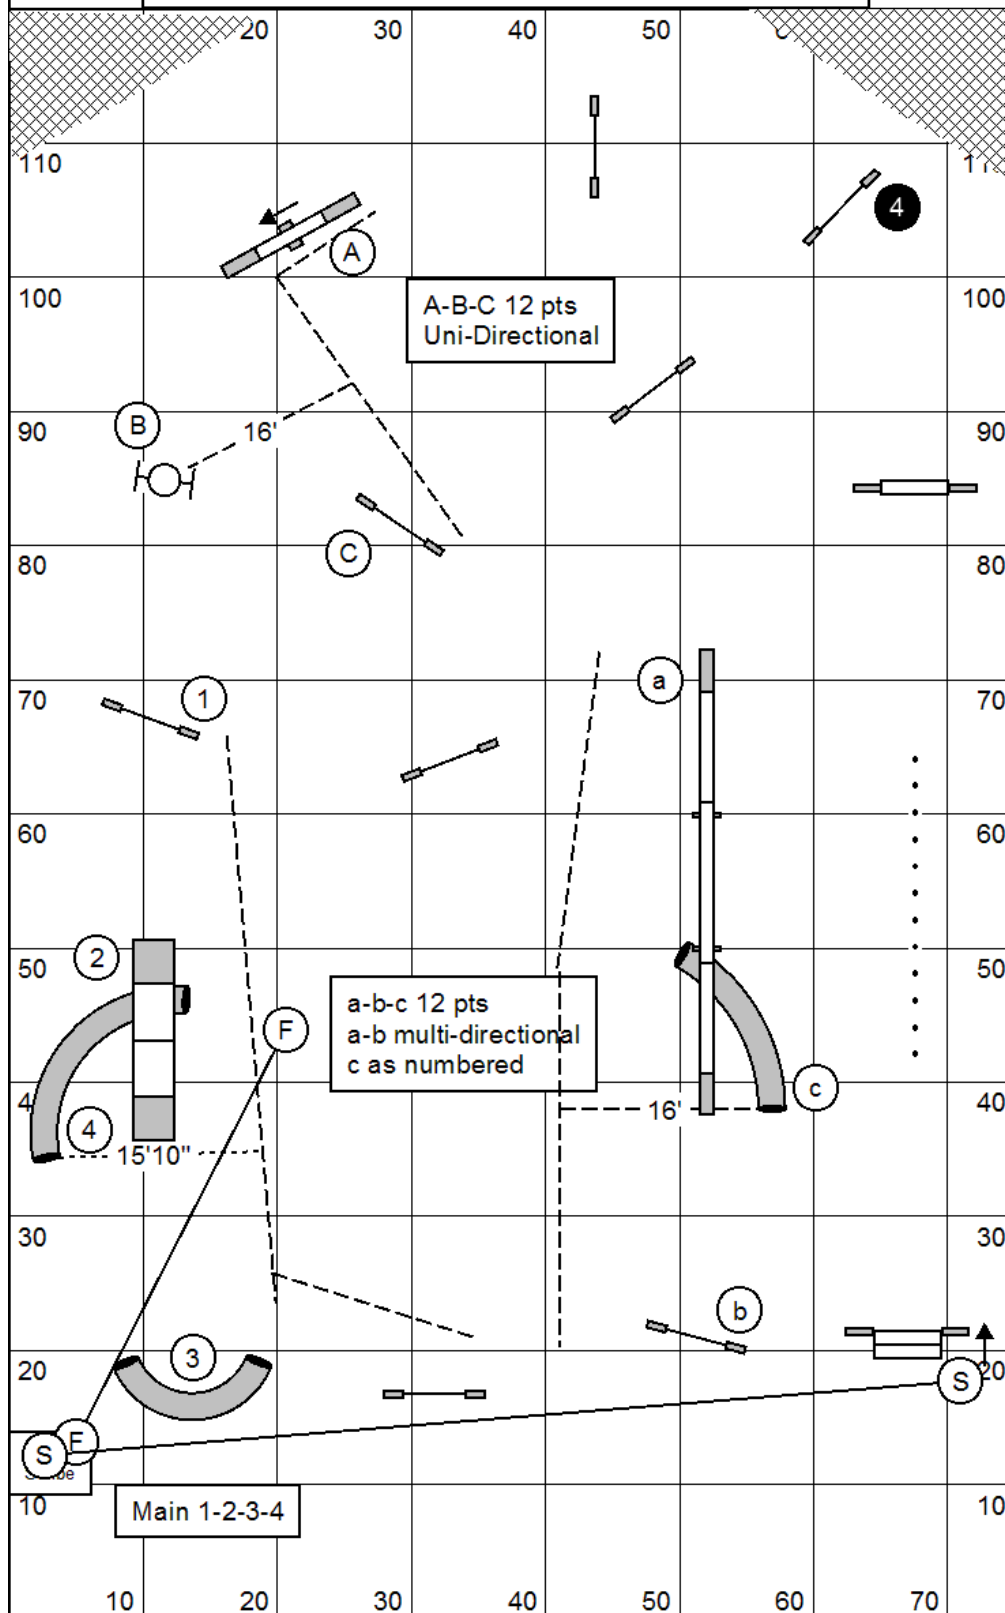

Advanced Gamblers 1

June 1-2, 2019

Advanced Gamblers 1

Judge: Meaghan O'Neill

Opening: 40 Sec

MOTO Agility

Closing: Open-Spec 20 sec

Open-Vet/JH 24 sec

Med-Spec 22 sec

Med-Vet/JH 26 sec

Mini-Spec 24 sec

Mini Vet 29 sec

Points Req'd: Open/Med-Spec: 20 Pts

Mini-Spec: 18 Pts

Open/Med-Vet/JH: 16 Pts

Mini-Vet/JH: 14 Pts