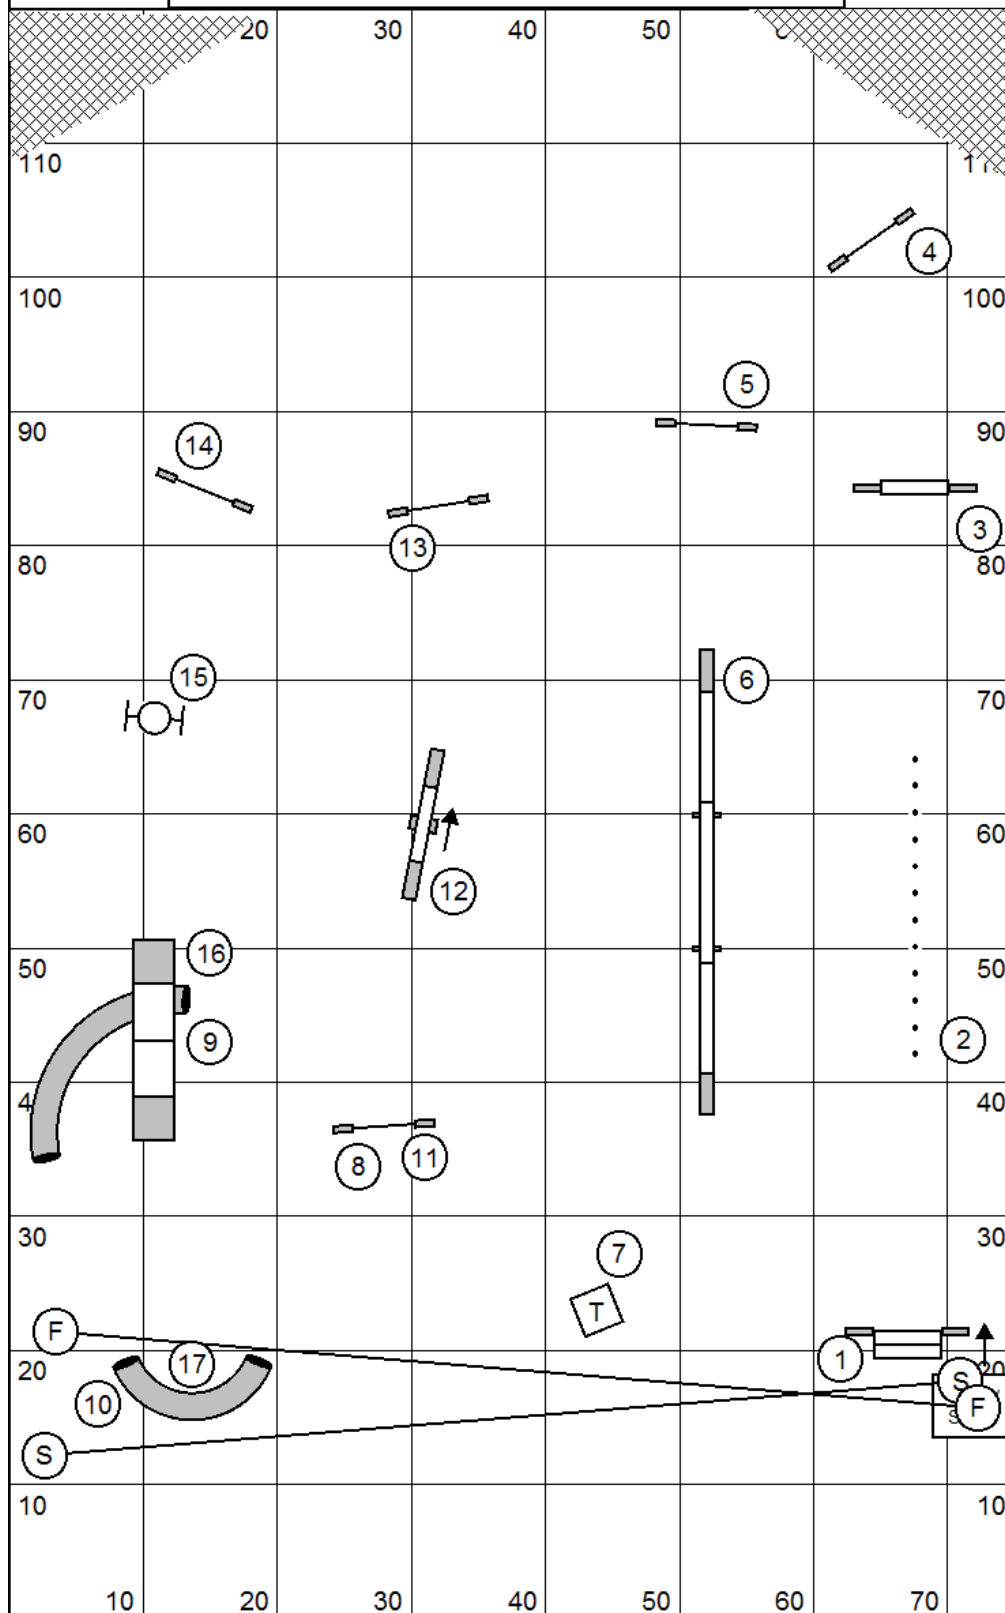

Starters Standard 2

June 1-2, 2019

Starters Standard 2

MOTO Agility Judge: Meaghan O'Neill

Course Length: ft = yd

Max Course Time: (M.V. SCT + 20) = sec

Open/Spec: (yd/2.40)=	+5=	sec	Open Vet: (x1.2)=	+5=	sec
Med/Spec: (yd/2.15)=	+5=	sec	Med Vet: (x1.2)=	+5=	sec
Mini/Spec: (Med +5)=	+5=	sec	Mini Vet: (x1.2)=	+5	sec