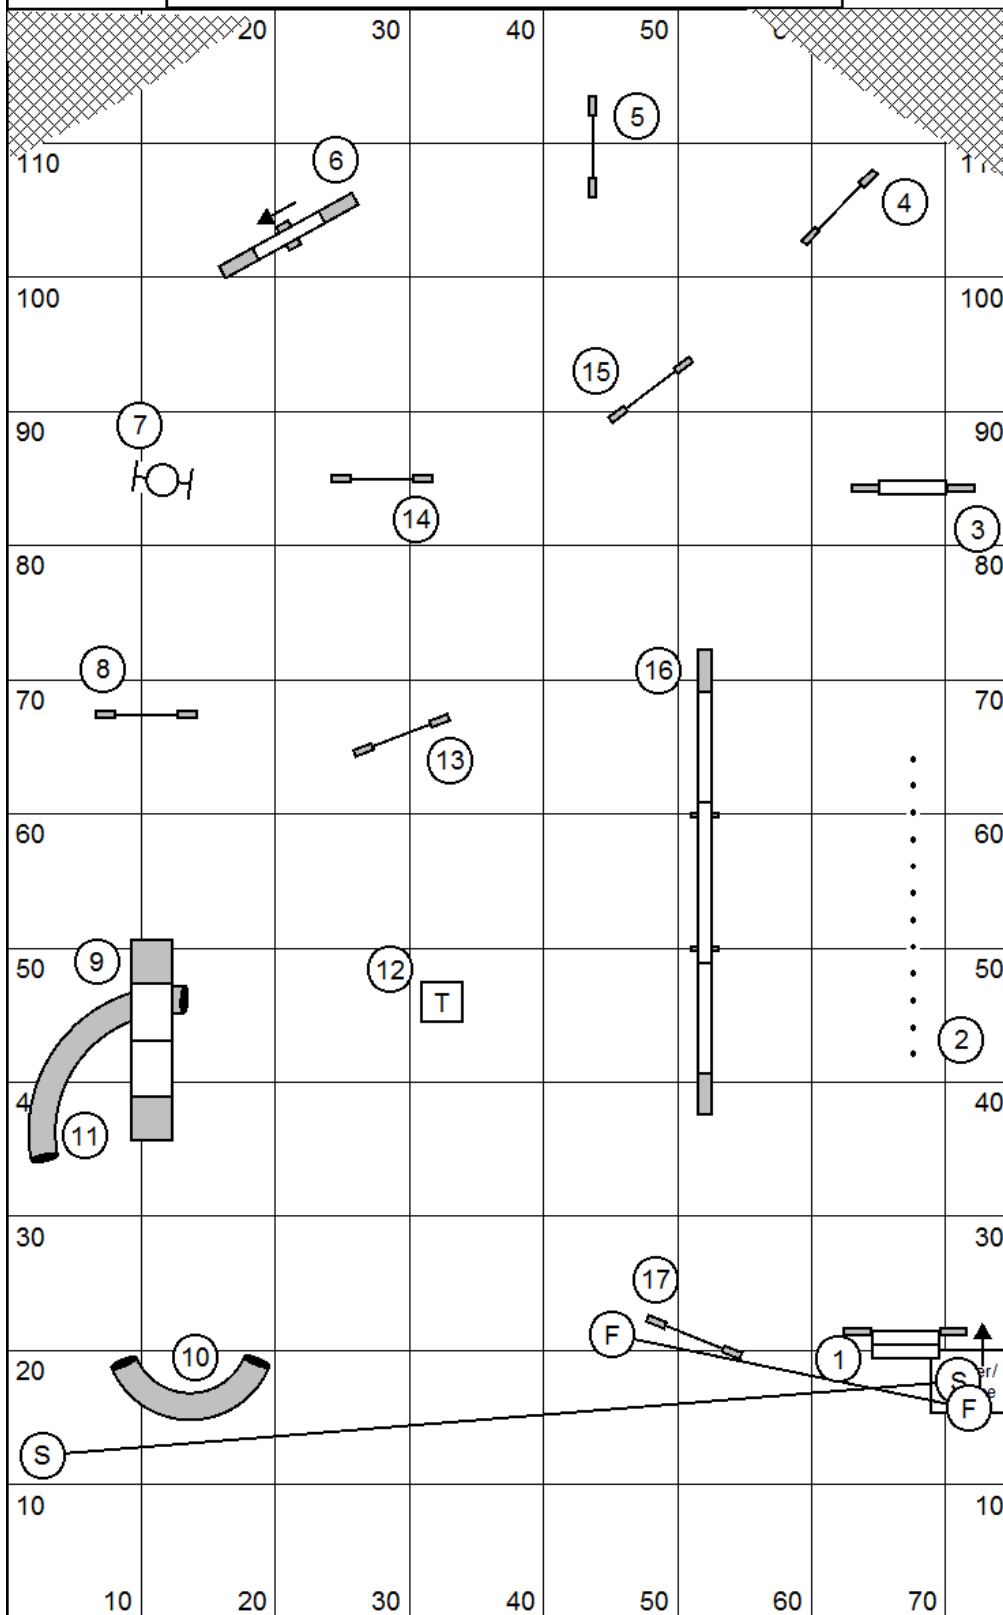

Mini-Spec 24 sec Mini Vet 29 sec

Points Req'd: Open/Med-Spec: 28 Pts Mini-Spec: 26 Pts

Open/Med-Vet/JH: 22 Pts Mini-Vet/JH: 20 Pts

Starters Standard 1

June 1-2, 2019

Starters Standard 1
 MOTO Agility Judge: Meaghan O'Neill
 Course Length: ft = yd
 Max Course Time: (M.V. SCT + 20) = sec