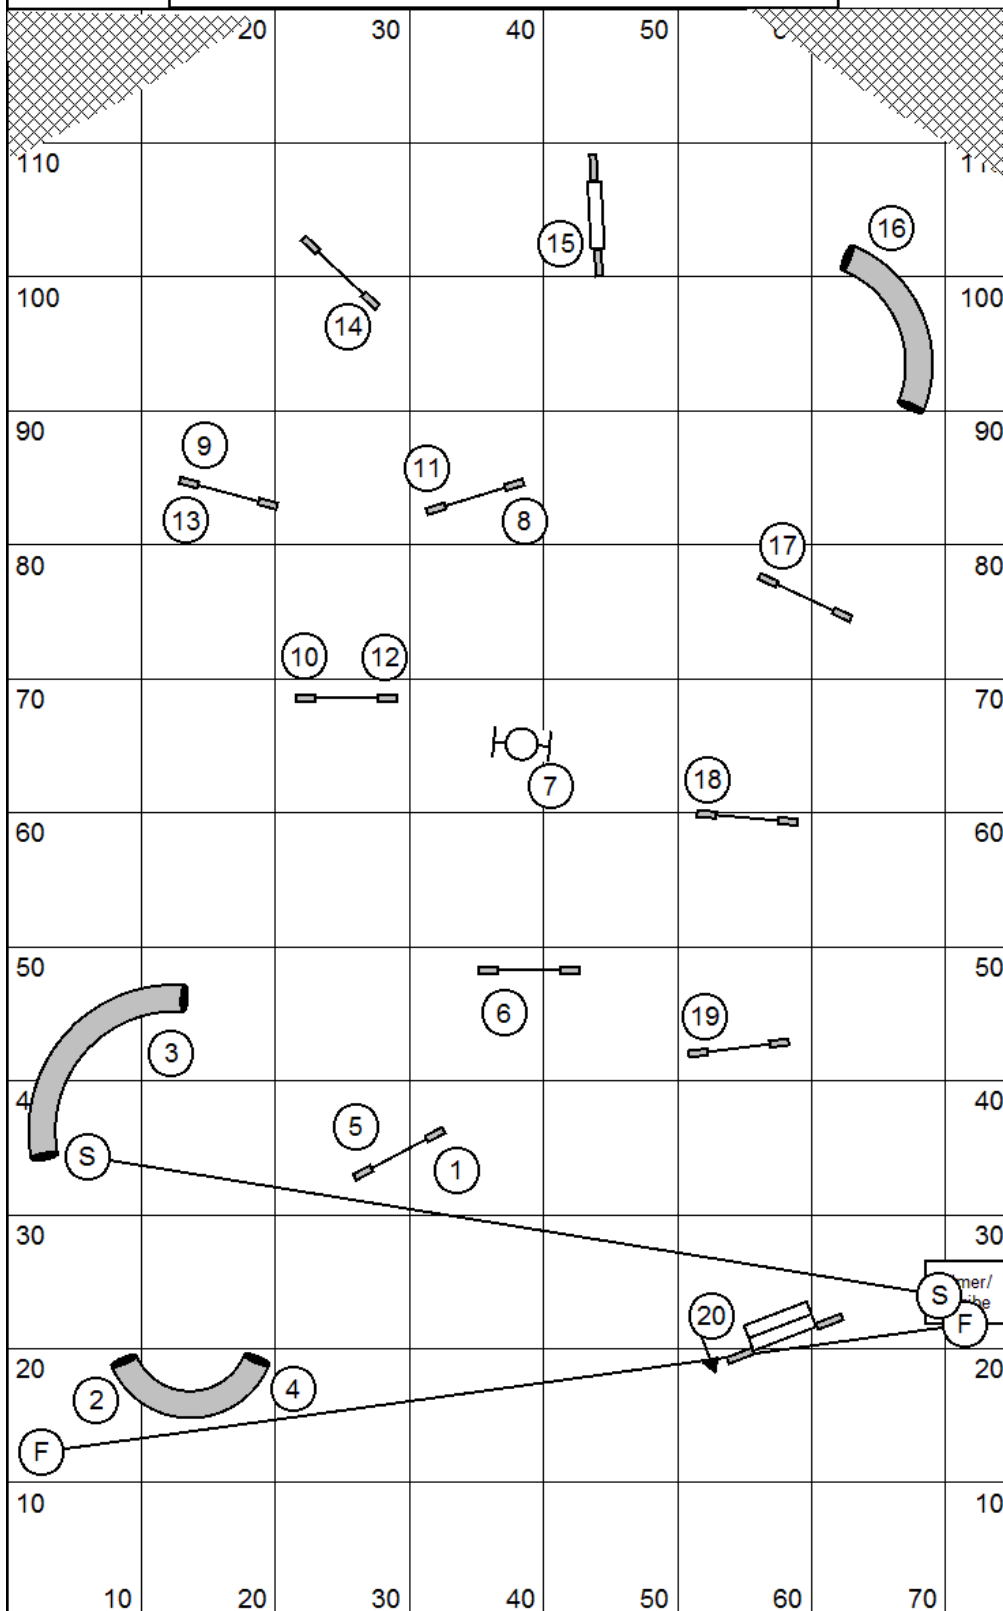

Masters Jumpers 1

June 1-2, 2019

Masters Jumpers 1

MOTO Agility Judge: Meaghan O'Neill

Course Length: ft = yd

Max Course Time: (M.V. SCT + 20) = sec

Open/Spec:(yd/4.15)= sec Open Vet:(x1.2)= sec

Med/Spec: (yd/3.65)= sec Med Vet:(x1.2)= sec

Mini/Spec:(Med +5)= sec Mini Vet:(x1.2)= sec