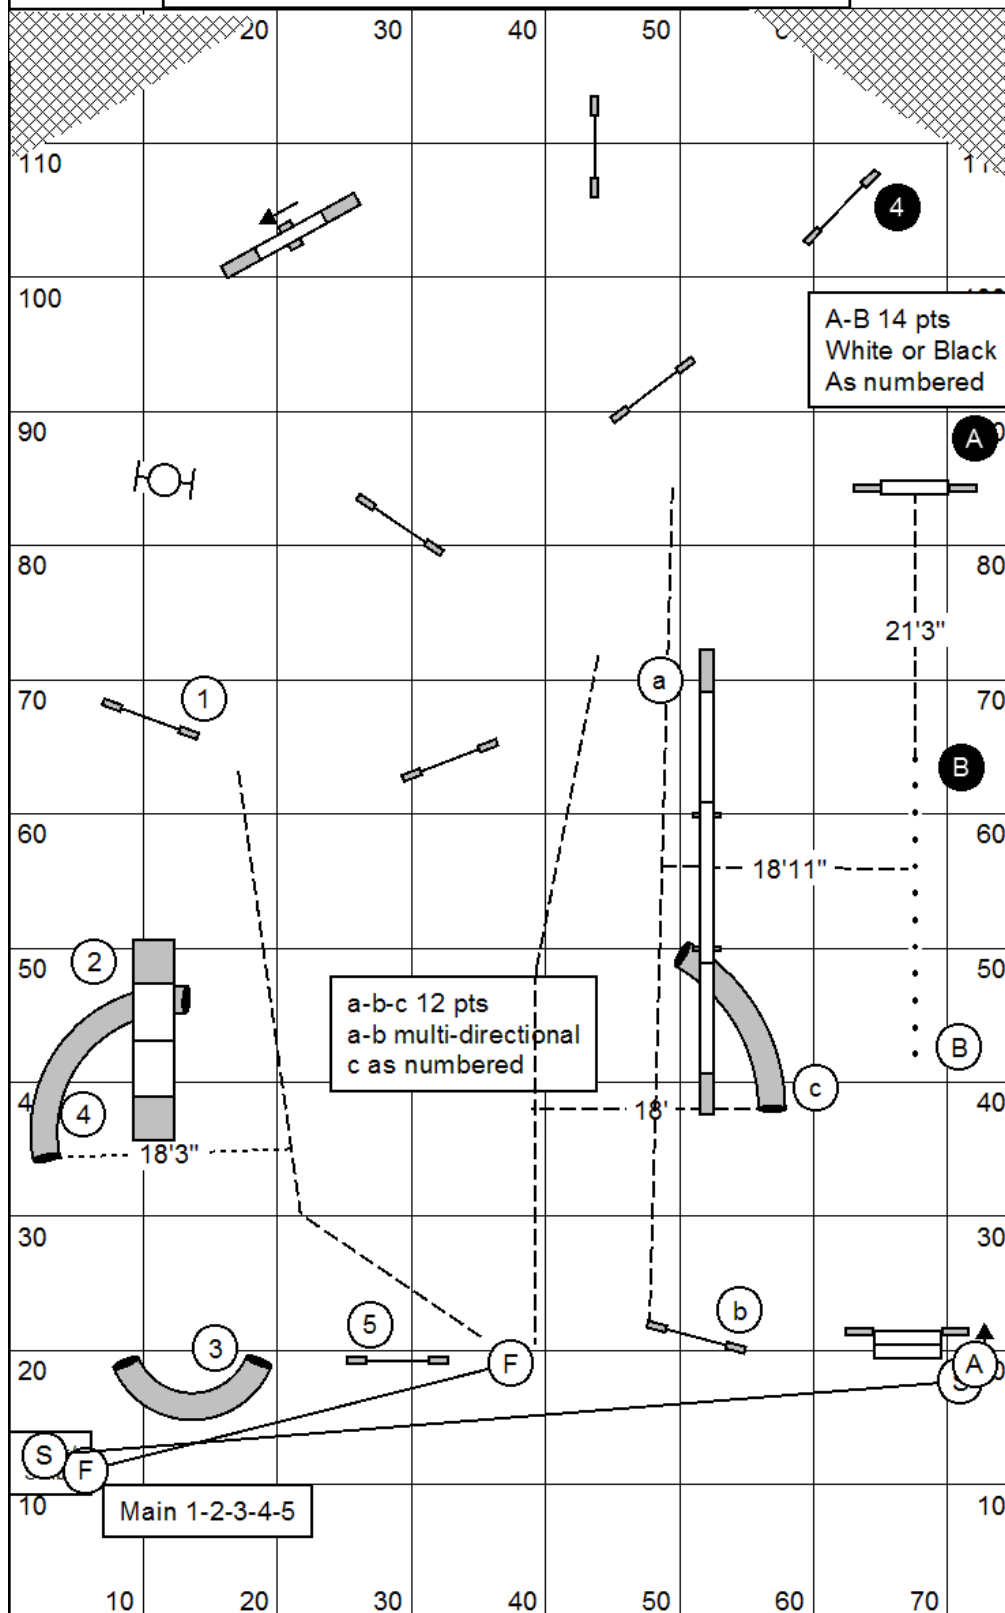

Masters Gamblers 1

June 1-2, 2019

Masters Gamblers 1

Judge: Meaghan O'Neill

Opening: 40 Sec

MOTO Agility

Closing: Open-Spec 20 sec   Open-Vet/JH 24 sec

Med-Spec 22 sec   Med-Vet/JH 26 sec

Mini-Spec 24 sec   Mini Vet 29 sec

Points Req'd: Open/Med-Spec: 28 Pts   Mini-Spec: 26 Pts

Open/Med-Vet/JH: 22 Pts   Mini-Vet/JH: 20 Pts