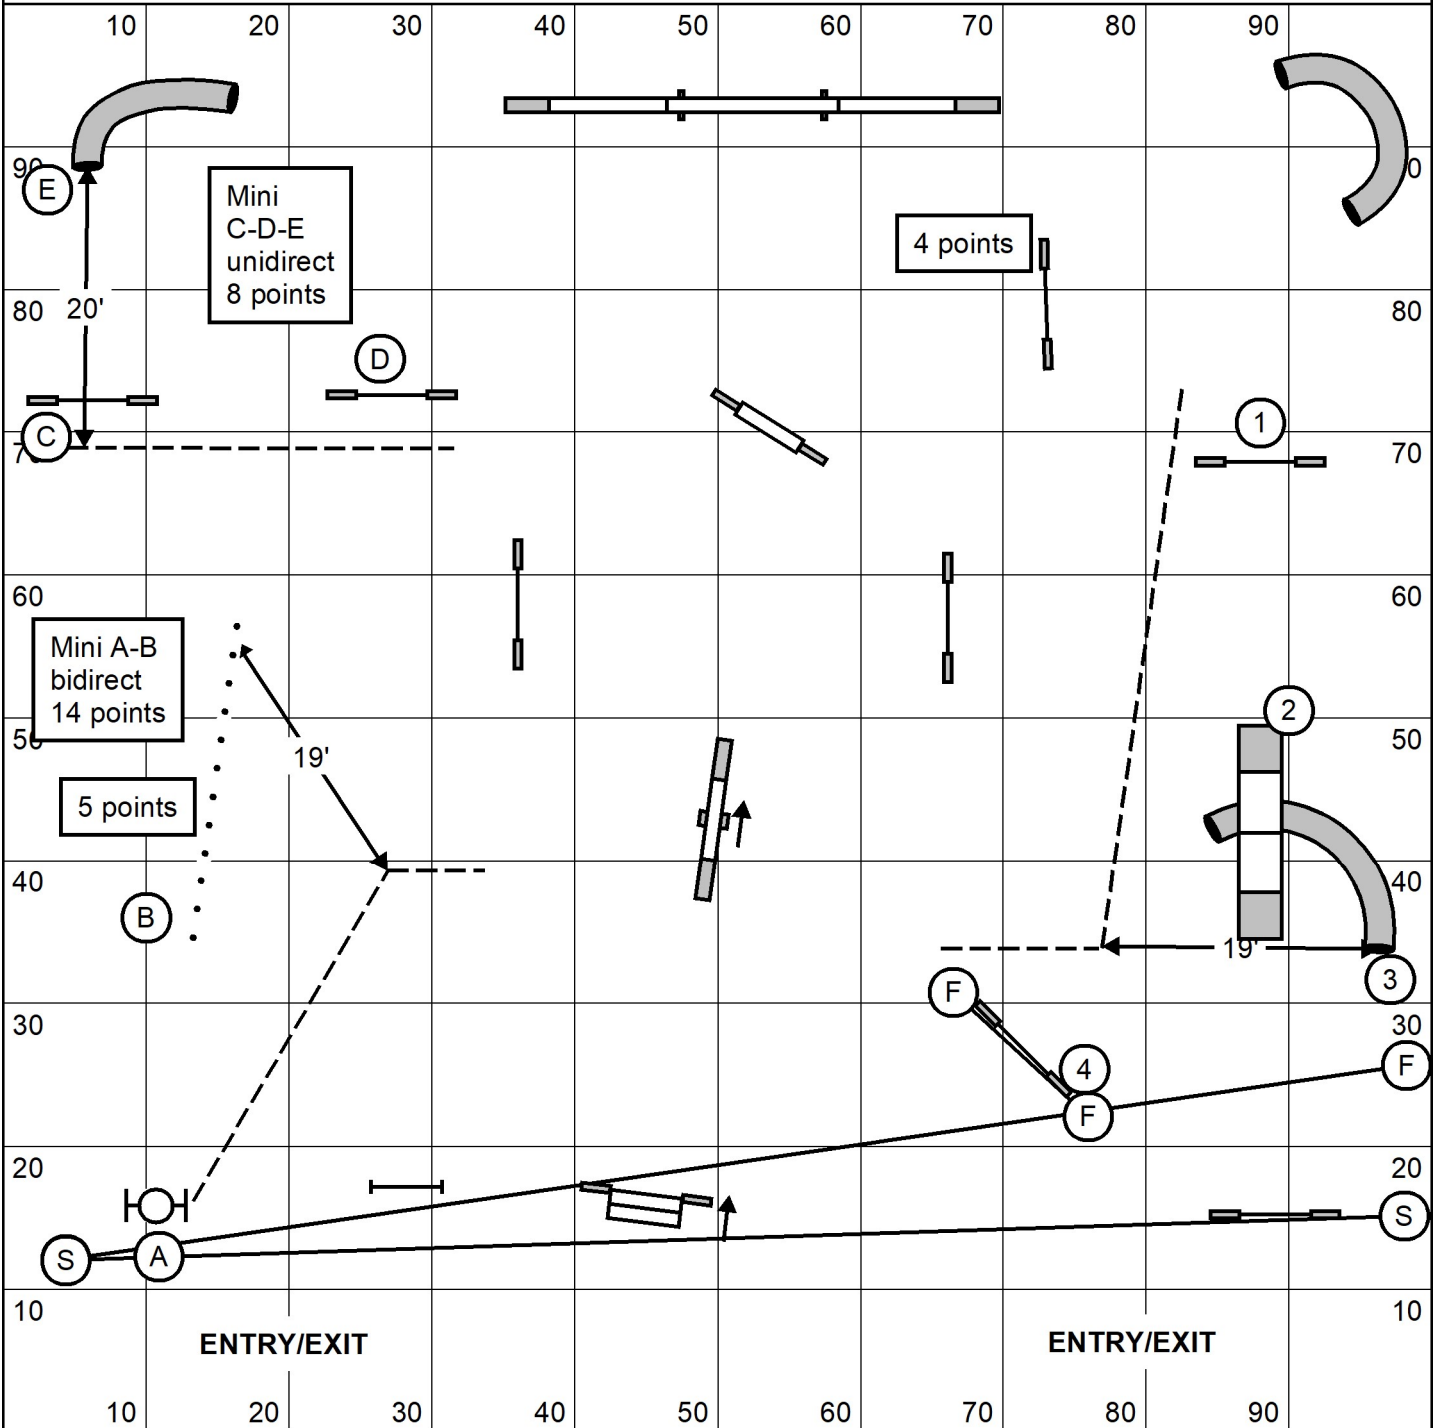

# REGIONAL CHAMPIONSHIPS - GAMBLERS

Designing Judge: Francine Lalonde

Judged by: \_\_\_\_\_

**OPENING SCT: 40 sec**

**Open Reg/Spec GT : 19 s**  
24"/20"R & 20"/16"S

**Open Vet GT (Open + 20%): 23 s**  
20"/16" SDV & 16"/12" DDV

**Medium Reg/Spec GT (Open + 10%): 21 s**  
16"/12"R & 12"/8"S

**Medium Vet GT (Med + 20%): 25 s**  
12"/8" SDV & 8"/4" DDV

**Mini Reg/Spec GT (Open + 20%): 23 s**  
8"R & 4"S

**Mini Vet GT (Mini + 20%): 28s**  
4" SDV